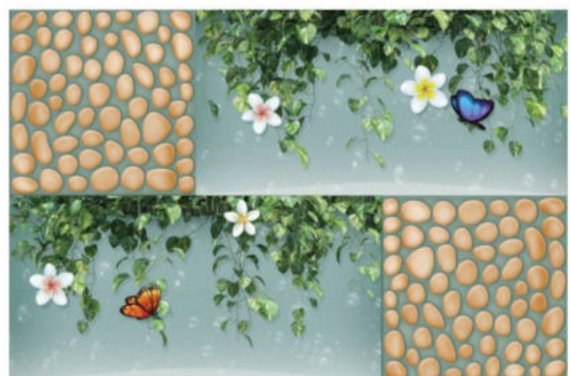

Digital Wall Tiles
300x450mm

1048-HL-2