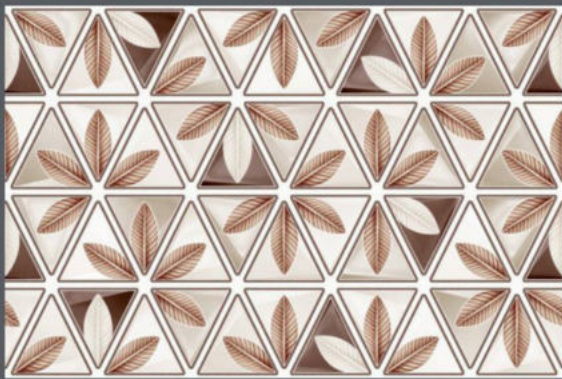

Digital Wall Tiles
300x450mm

1037-HL

CHEMICAL AND
STAIN RESISTANT

RESISTANT TO
SCRATCHES

ECOLOGICAL

RESISTANT TO
CHEMICALS

EASY TO CLEAN

100% WATER
RESISTANT