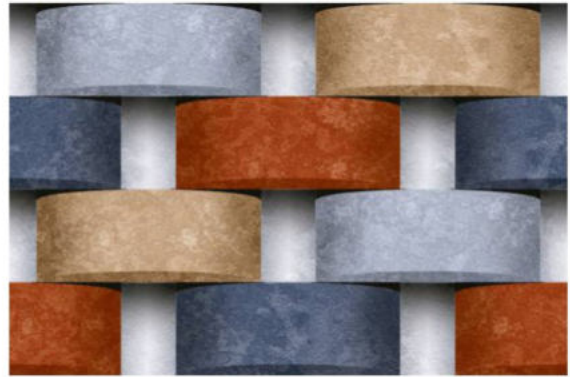

ELEVATION

Collection

7014

300X450MM
ELEVATION GLOSSY-MATT SURFACE

TECHNICAL FEATURE

Easy to
Install

Frost
Proff

Easy to
Clean

100%
Water Proof

Chemical
Resistance

Stain
Resistance