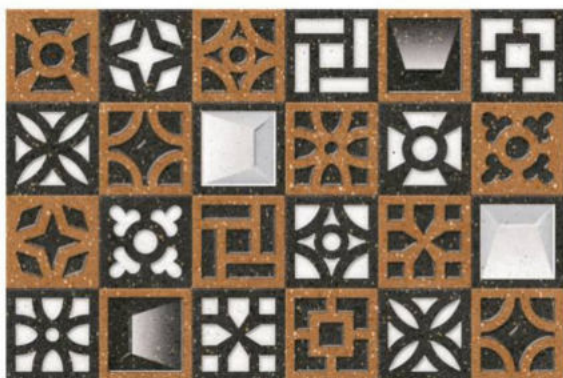

Easy to
Install

Frost
Proff

Easy to
Clean

100%
Water Proof

Chemical
Resistance

Stain
Resistance

ELEVATION

Collection