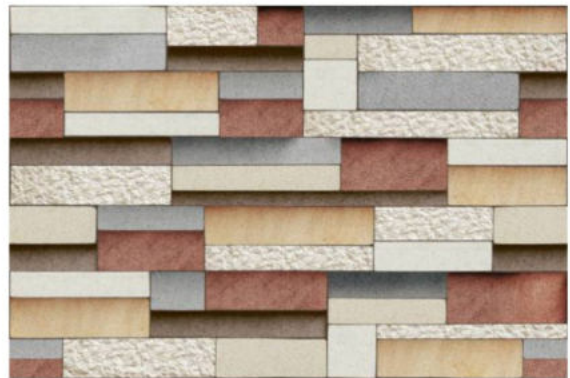

Collection

7021

7022

7023

7024

300X450MM
ELEVATION GLOSSY-MATT SURFACE

TECHNICAL FEATURE

Easy to
Install