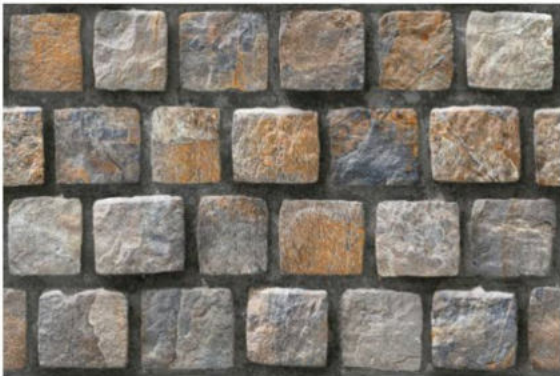

7001

7002

7003

7004

300X450MM
ELEVATION GLOSSY-MATT SURFACE

TECHNICAL FEATURE

Easy to
Install

Frost
Proff