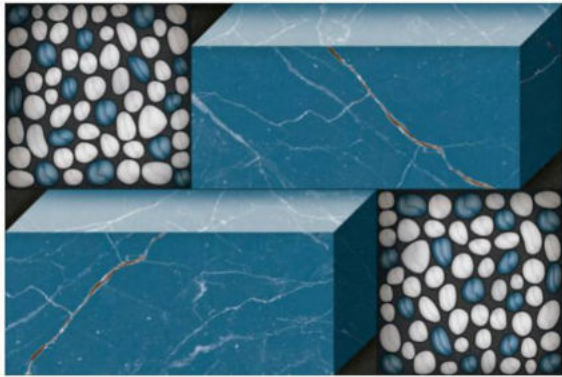

ELEVATION

Collection

7060