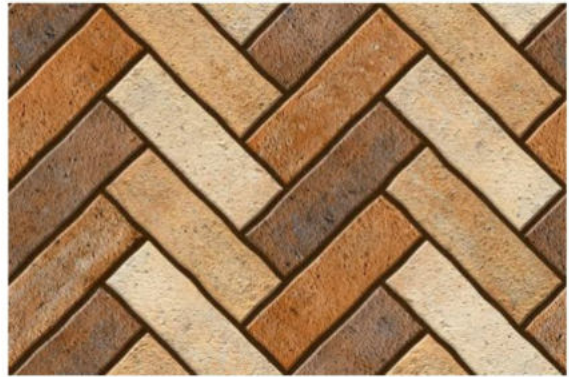

100%
Water Proof

Chemical
Resistance

Stain
Resistance

7045

7046

7047

300X450MM
ELEVATION GLOSSY-MATT SURFACE

TECHNICAL FEATURE