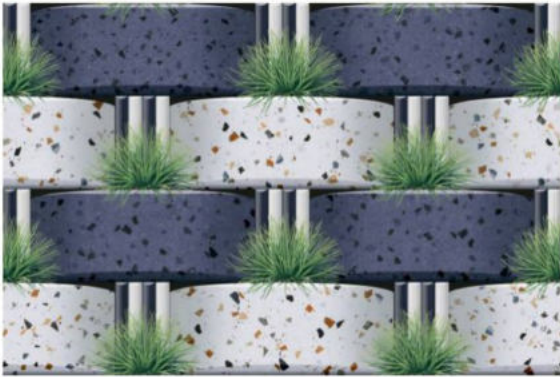

ELEVATION

Collection

7013