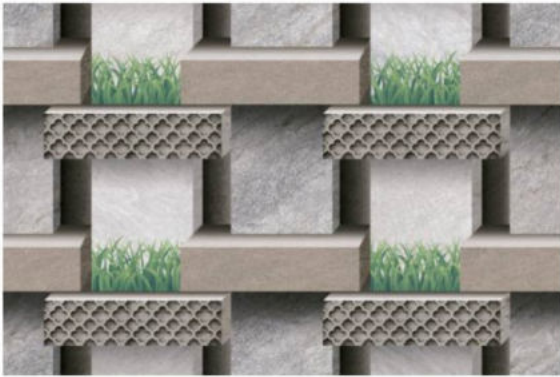

ELEVATION

Collection

7103

(P)