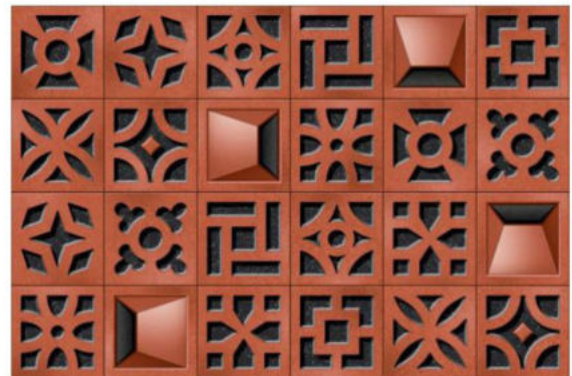

ELEVATION

Collection

7064

7065

7066

7067

300X450MM
ELEVATION GLOSSY-MATT SURFACE

TECHNICAL FEATURE