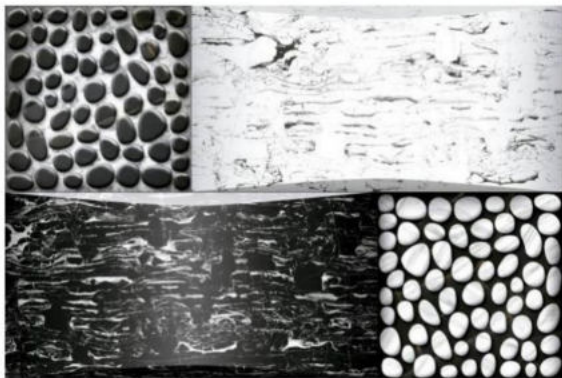

ELEVATION

Collection

7062