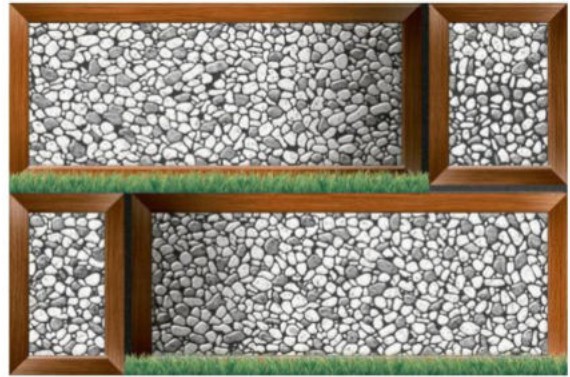

ELEVATION

Collection

7076

300X450MM
ELEVATION GLOSSY-MATT SURFACE

TECHNICAL FEATURE

Easy to
Install

Frost
Proff

Easy to
Clean

100%
Water Proof

Chemical
Resistance

Stain
Resistance