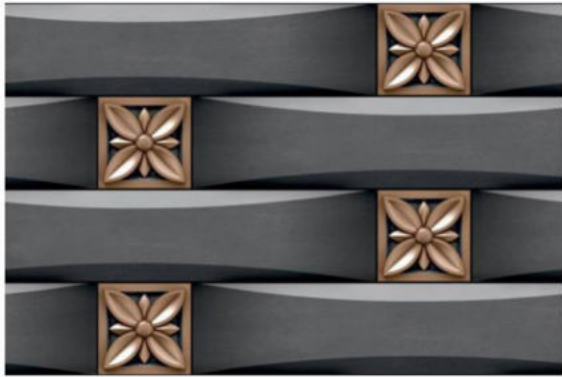

ELEVATION

Collection

7091

(P)