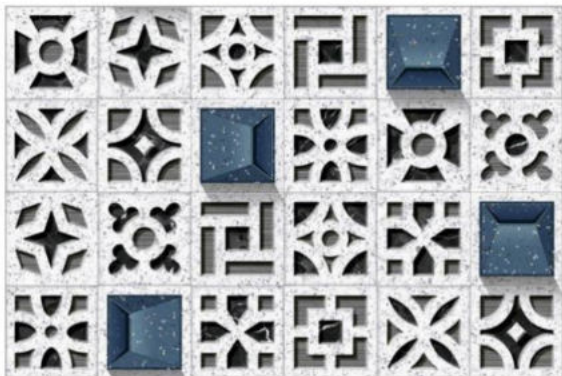

ELEVATION

Collection

7064

7065

7066

7067

300X450MM
ELEVATION GLOSSY-MATT SURFACE

TECHNICAL FEATURE