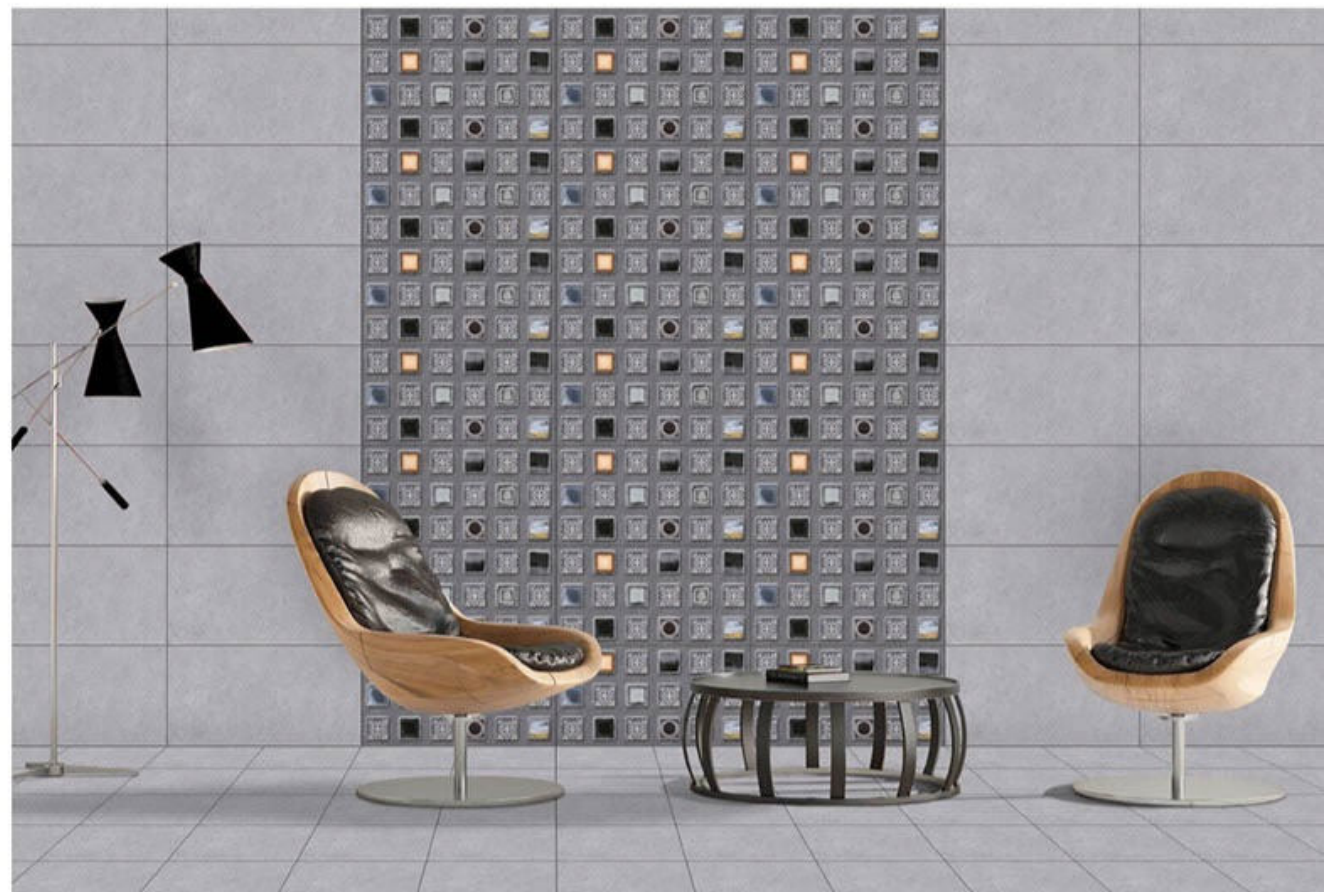

Wahlstand Vitrified

300x600 mm
DIGITAL WALL TILES

3785-L

3785-HL 1

3785-L

Wahlstand Vitrified

300x600 mm
DIGITAL WALL TILES

3786-L