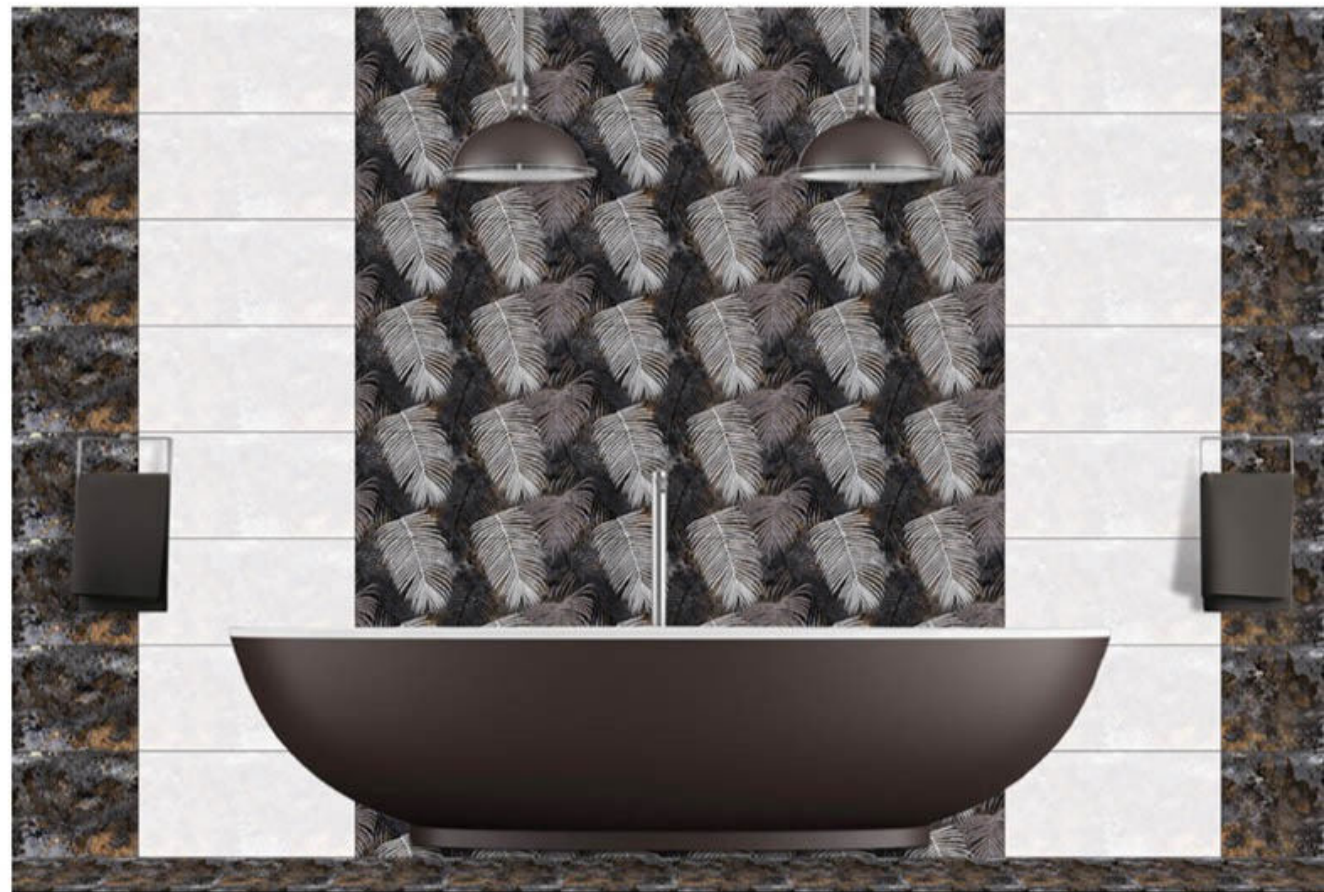

Wahlstand Vitrified

300x600 mm
DIGITAL WALL TILES

3777-L

3777-L

3777-L

Wahlstand Vitrified

300x600 mm
DIGITAL WALL TILES

3778-L