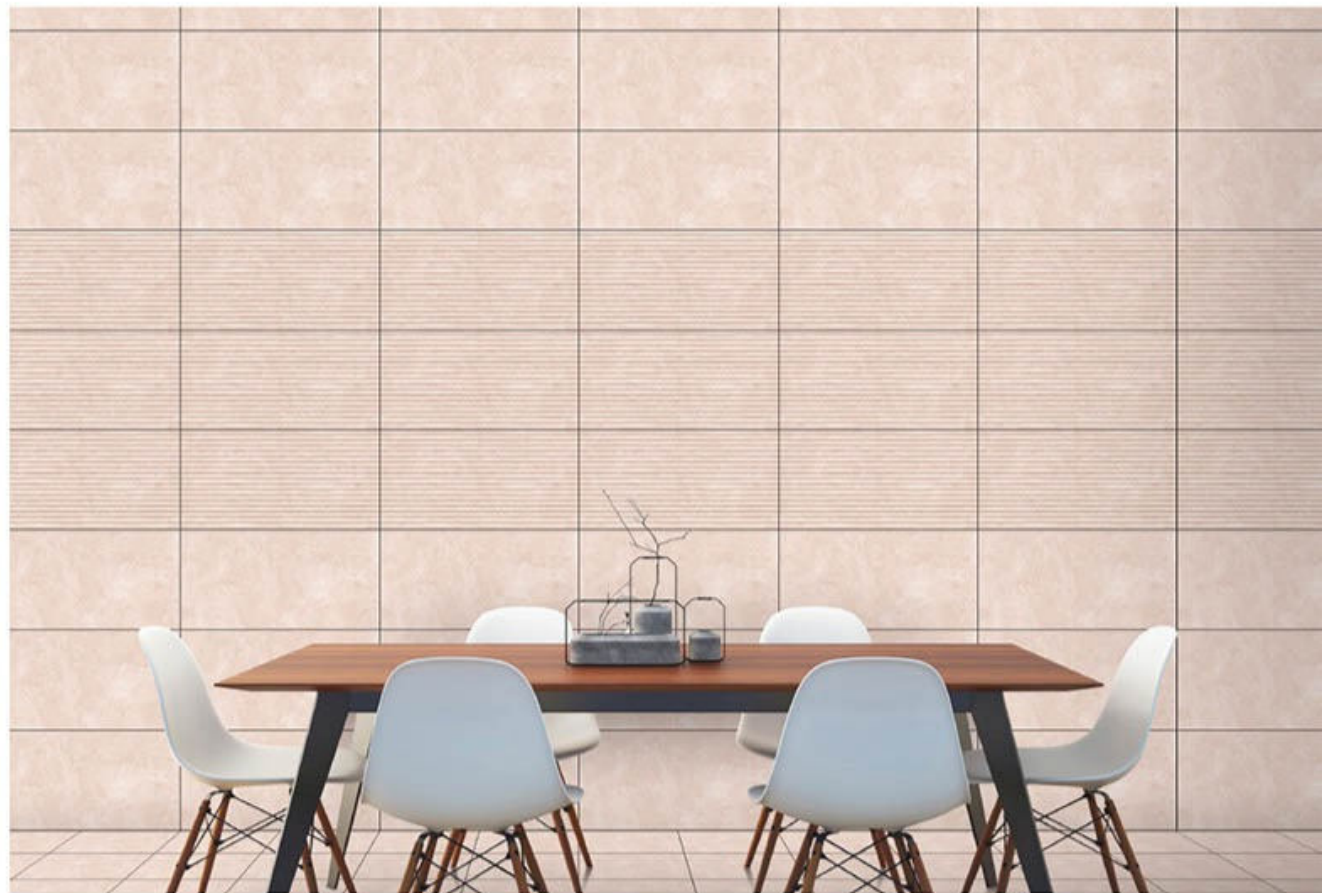

Wahlstand Vitrified

300x600 mm
DIGITAL WALL TILES