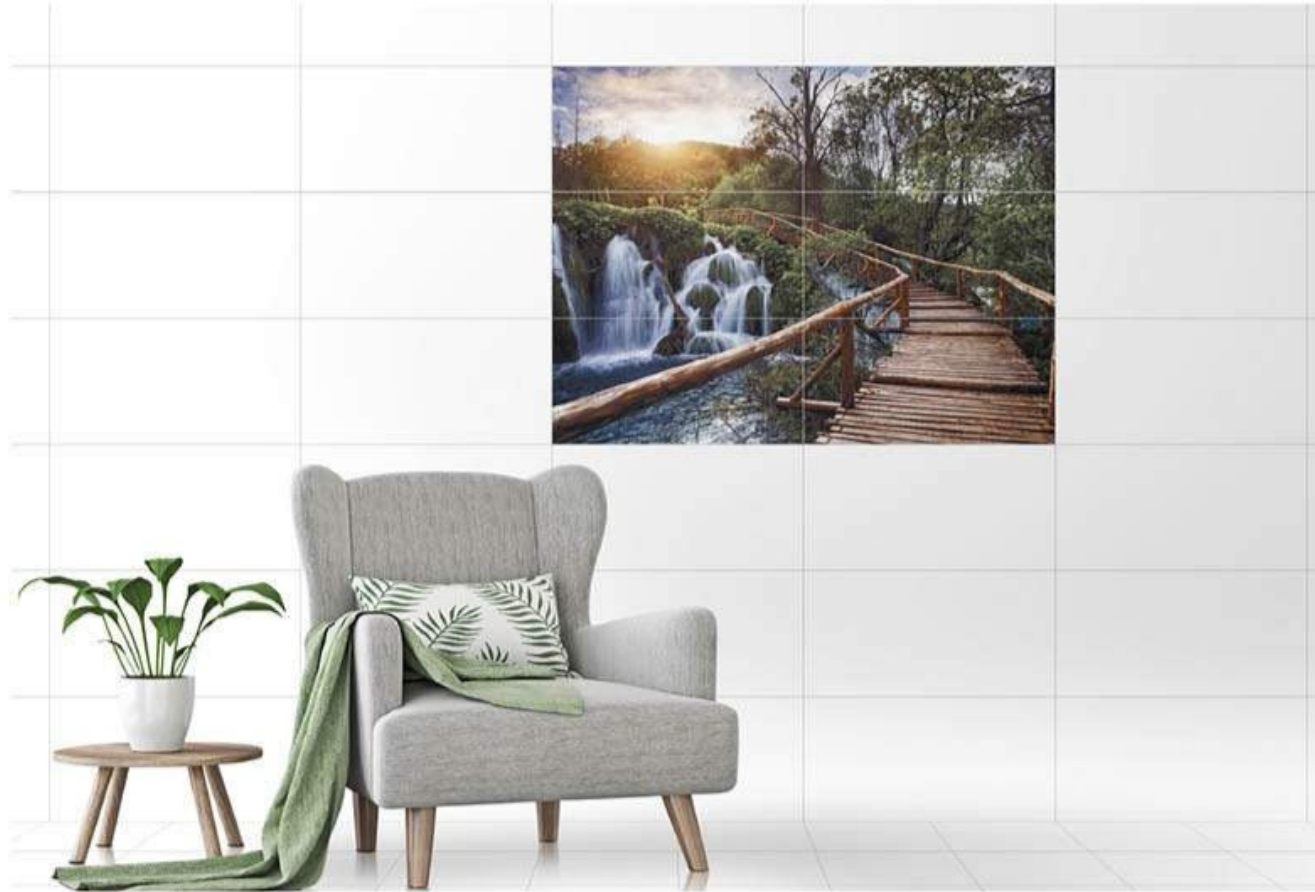

Wahlstand Vitrified

300x600 mm
DIGITAL WALL TILES