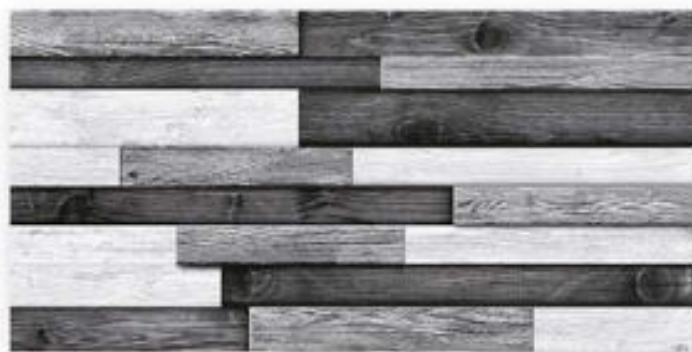

Wahlstand Vitrified

300x600 mm
DIGITAL WALL TILES

562