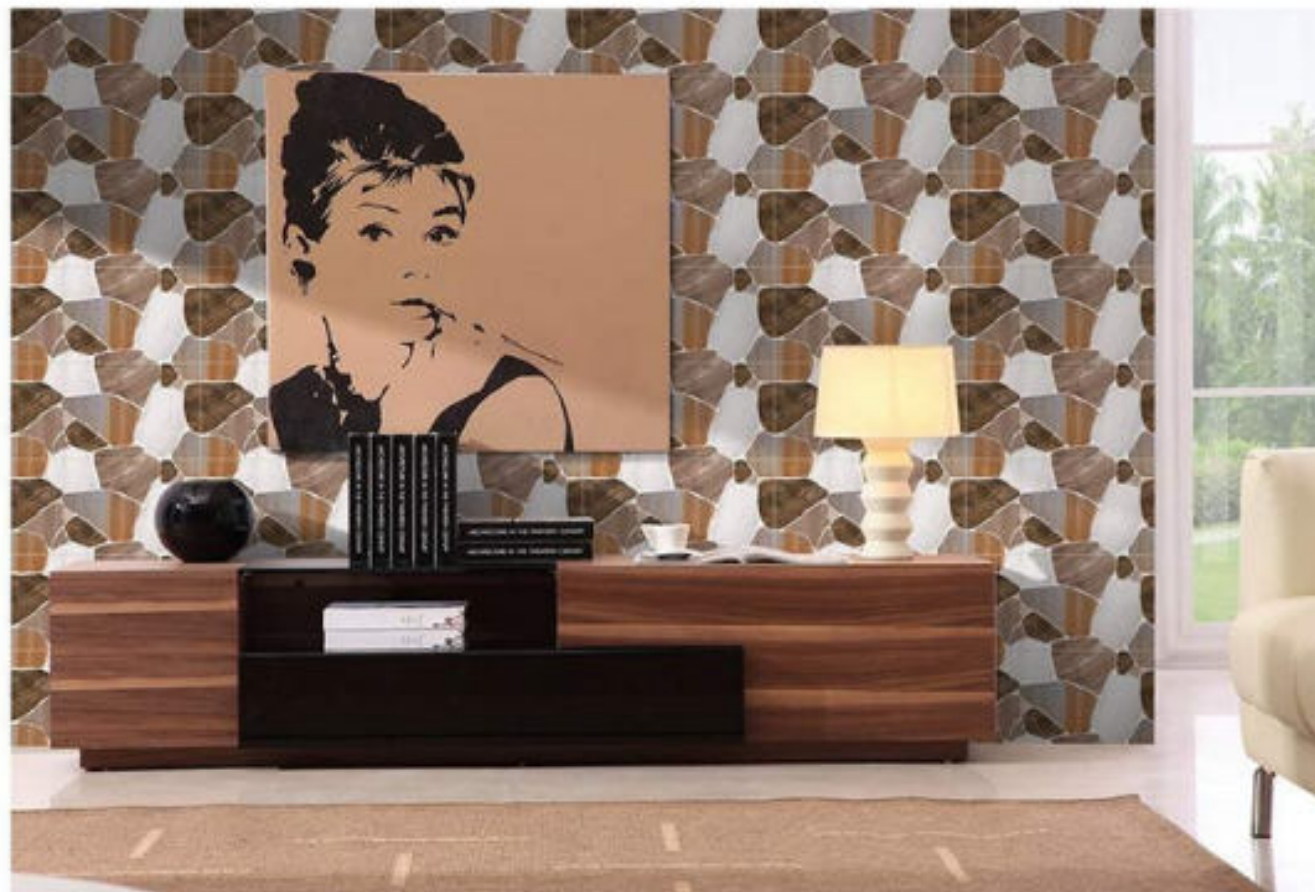

Wahlstand Vitrified

300x600 mm
DIGITAL WALL TILES

544