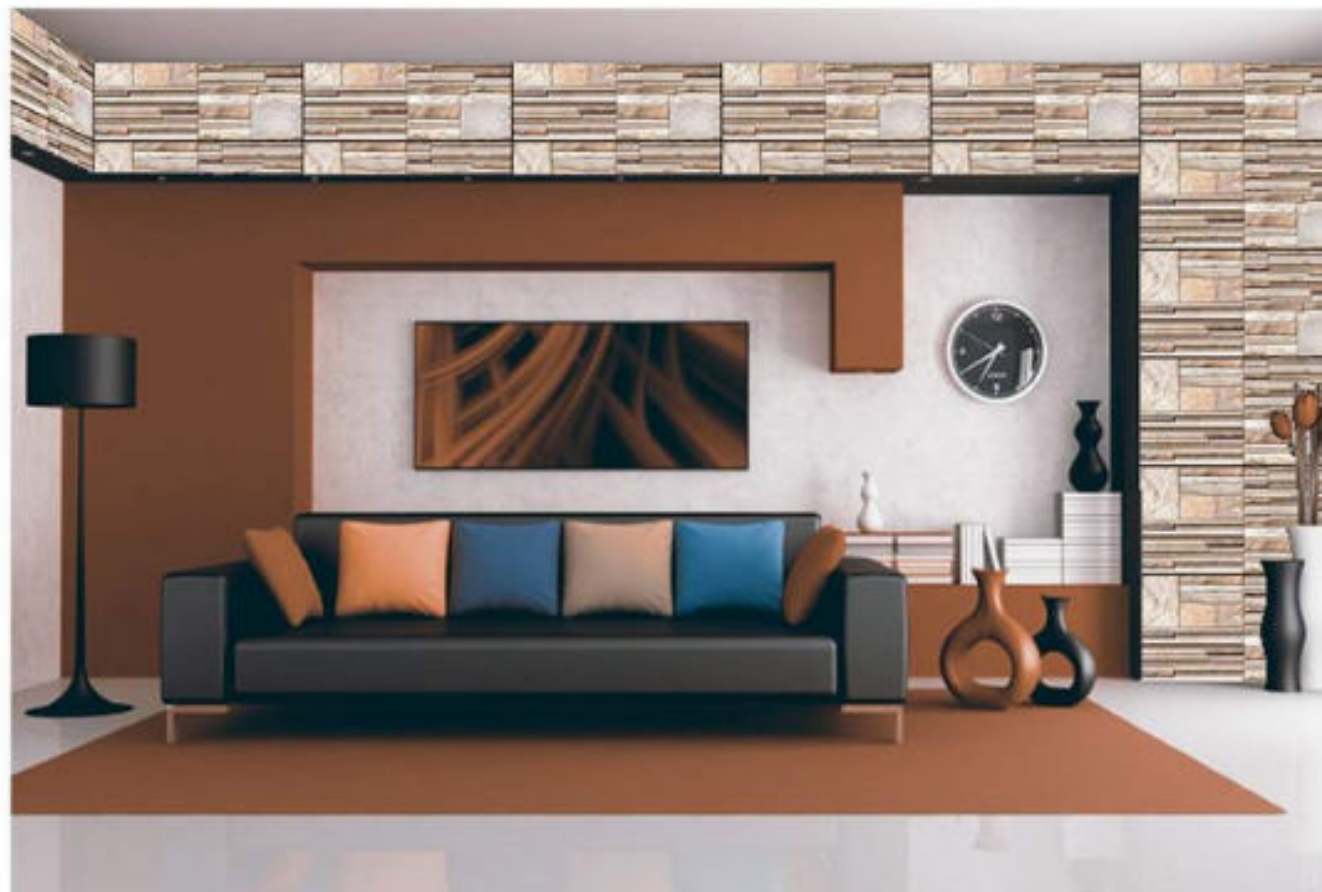

300x600 mm
DIGITAL WALL TILES

557

Wahlstand Vitrified

300x600 mm
DIGITAL WALL TILES

555

Wahlstand Vitrified

300x600 mm
DIGITAL WALL TILES

554