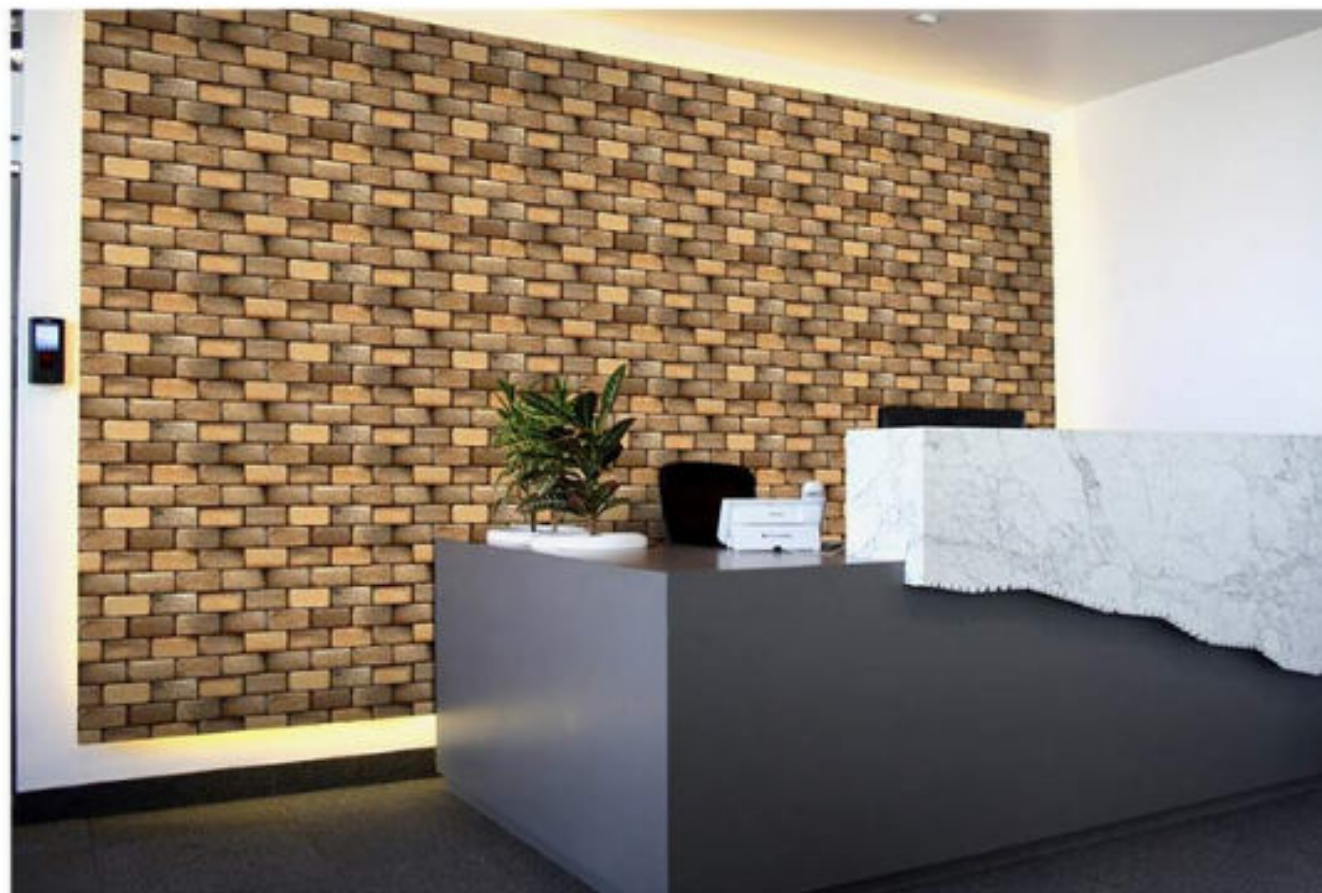

572

Wahlstand Vitrified

300x600 mm
DIGITAL WALL TILES

571

Wahlstand Vitrified

300x600 mm
DIGITAL WALL TILES

570

Wahlstand Vitrified