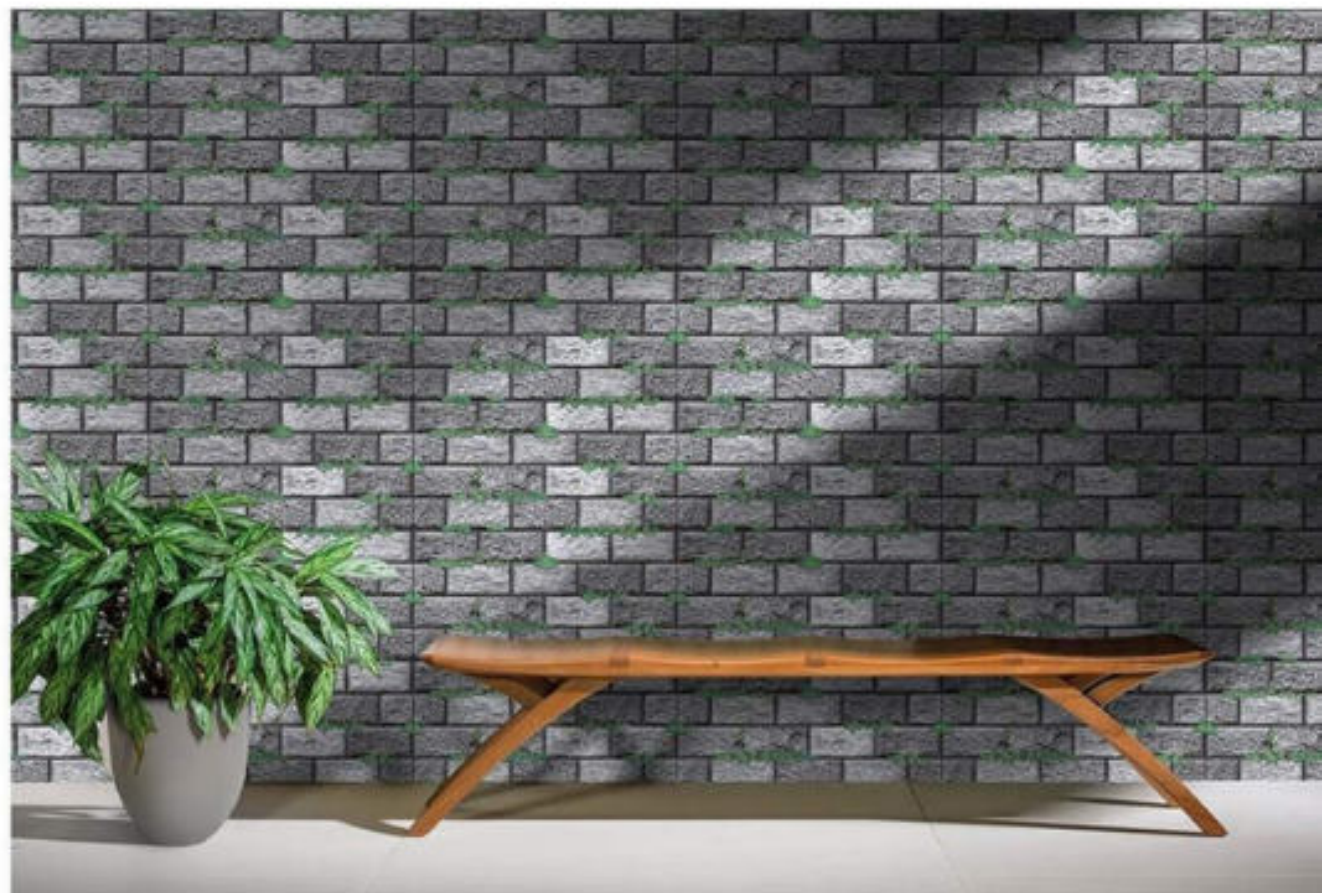

Wahlstand Vitrified

300x600 mm
DIGITAL WALL TILES

574

Wahlstand Vitrified

300x600 mm
DIGITAL WALL TILES

573

Wahlstand Vitrified

300x600 mm
DIGITAL WALL TILES