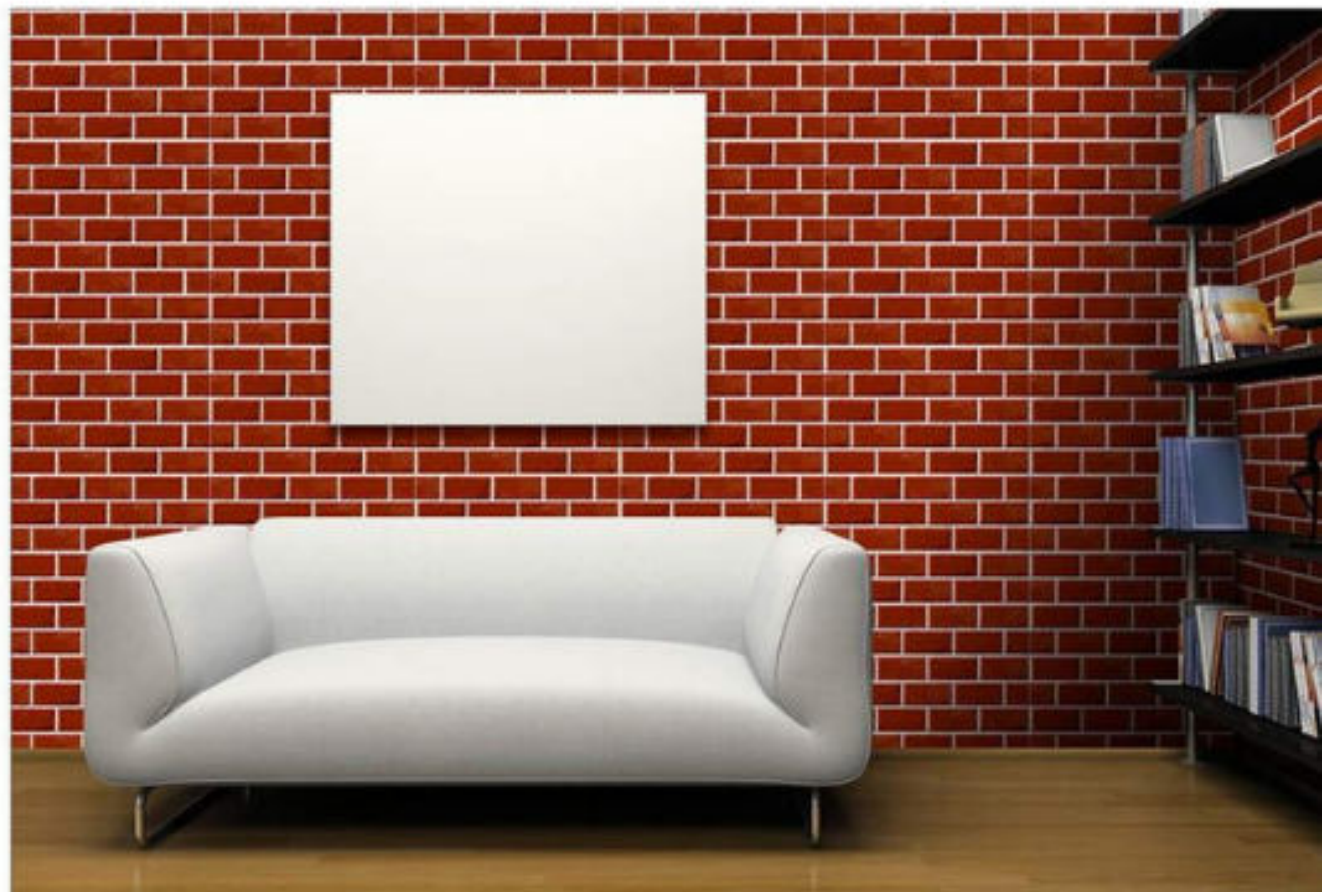

Wahlstand Vitrified

300x600 mm
DIGITAL WALL TILES

574