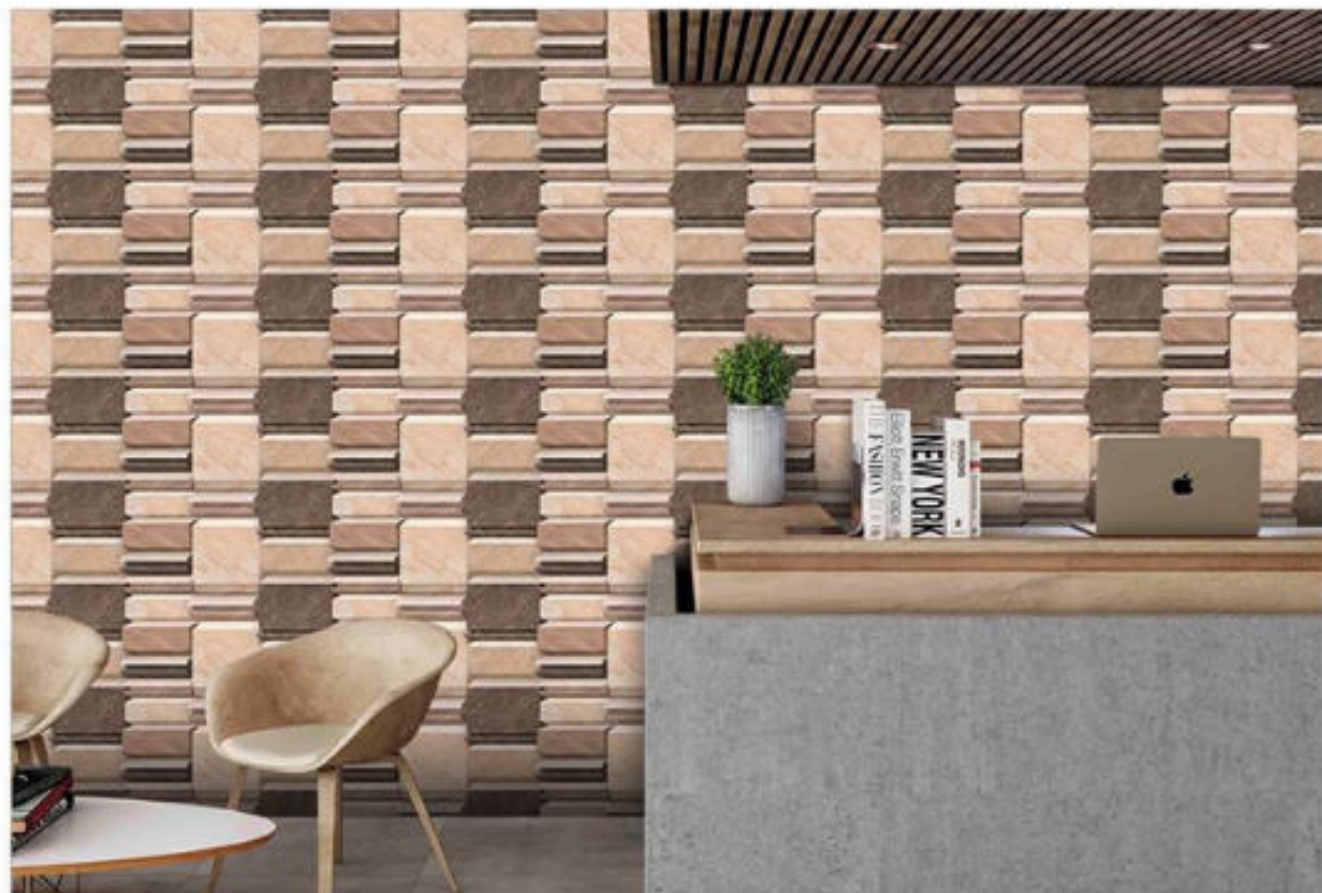

Wahlstand Vitrified

300x600 mm
DIGITAL WALL TILES

502