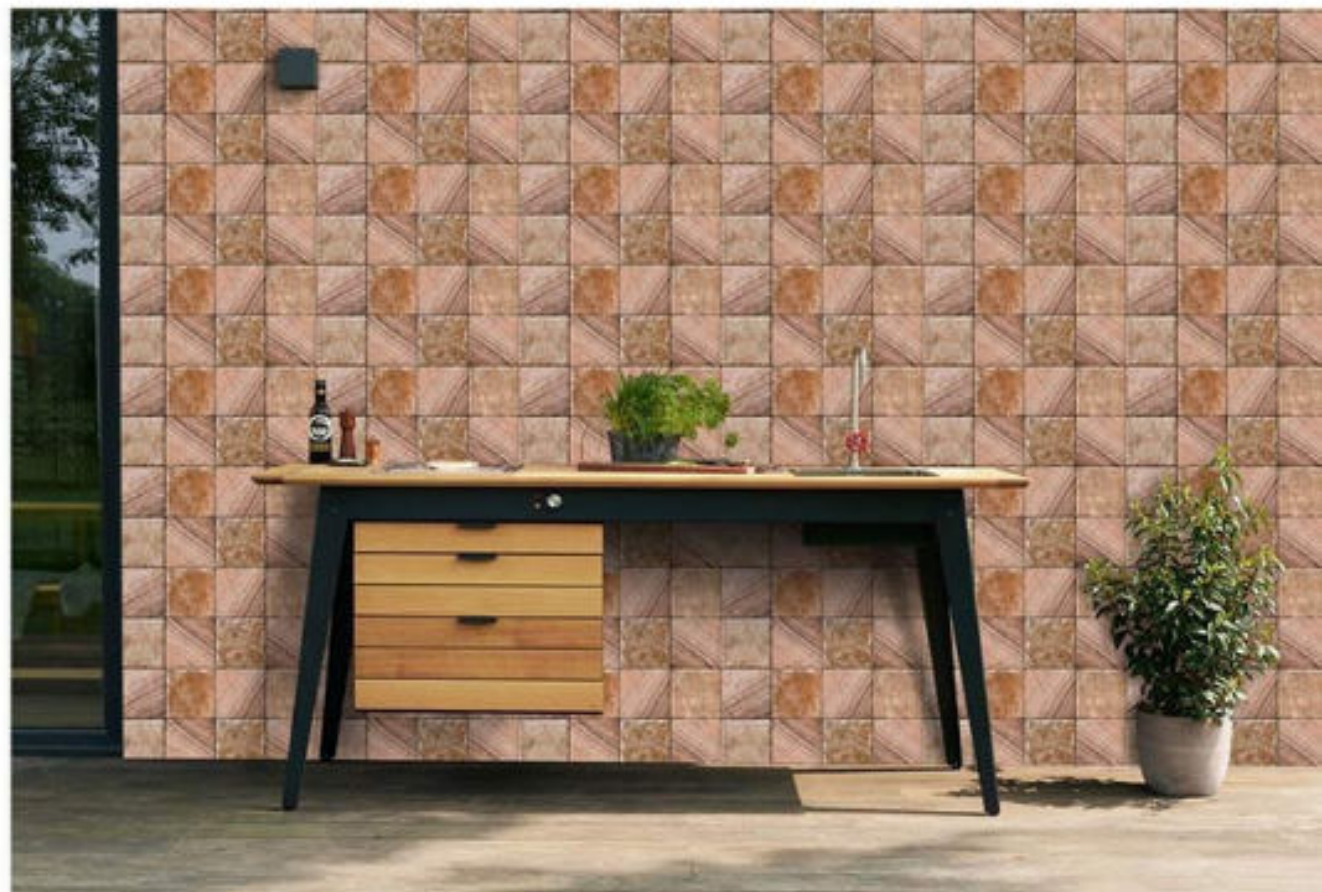

Wahlstand Vitrified

300x600 mm
DIGITAL WALL TILES

516