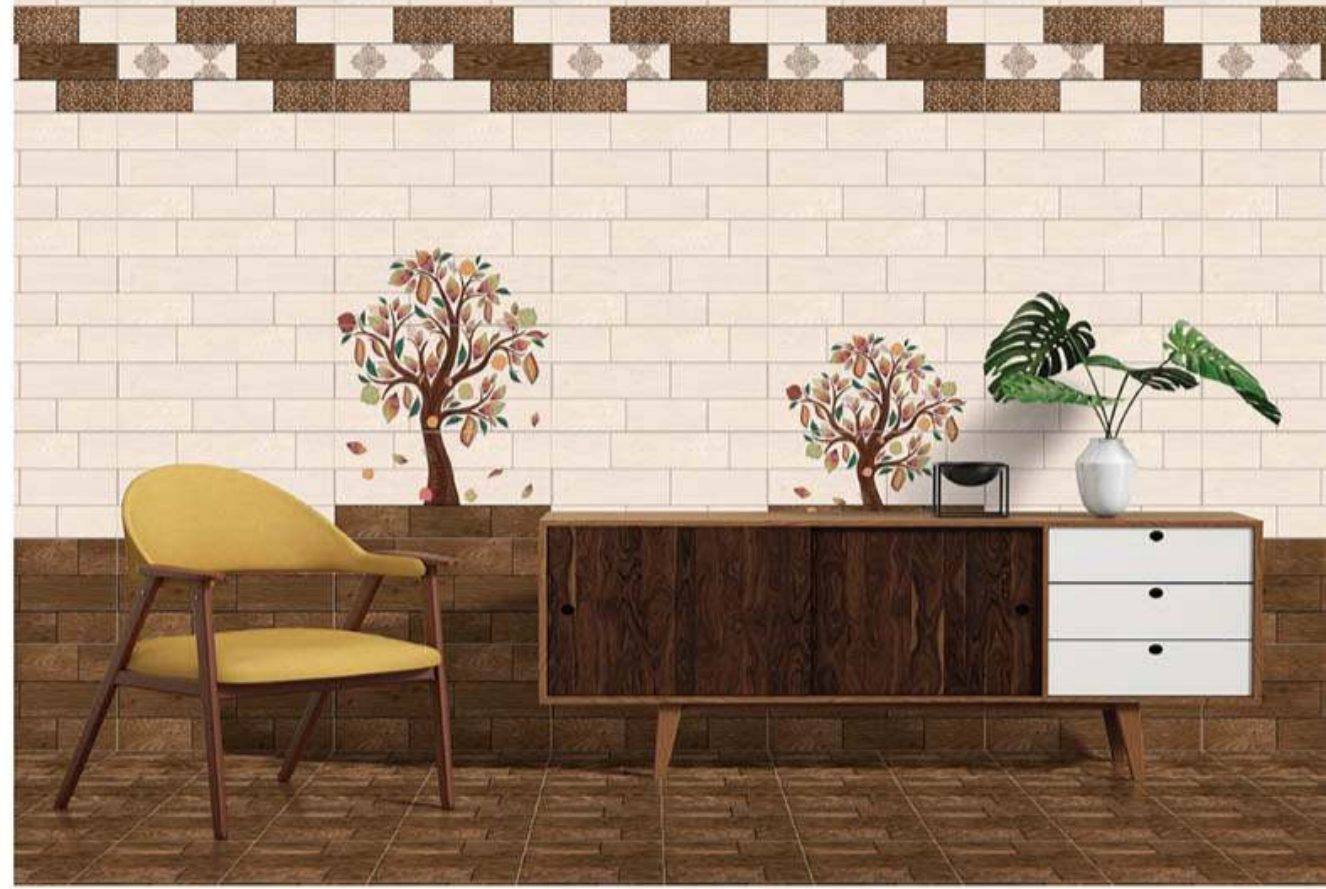

Wahlstand Vitrified

300x600 mm
DIGITAL WALL TILES

1880-L

1880-HL-1

1880-HL-2

1880-D

Wahlstand Vitrified

300x600 mm
DIGITAL WALL TILES