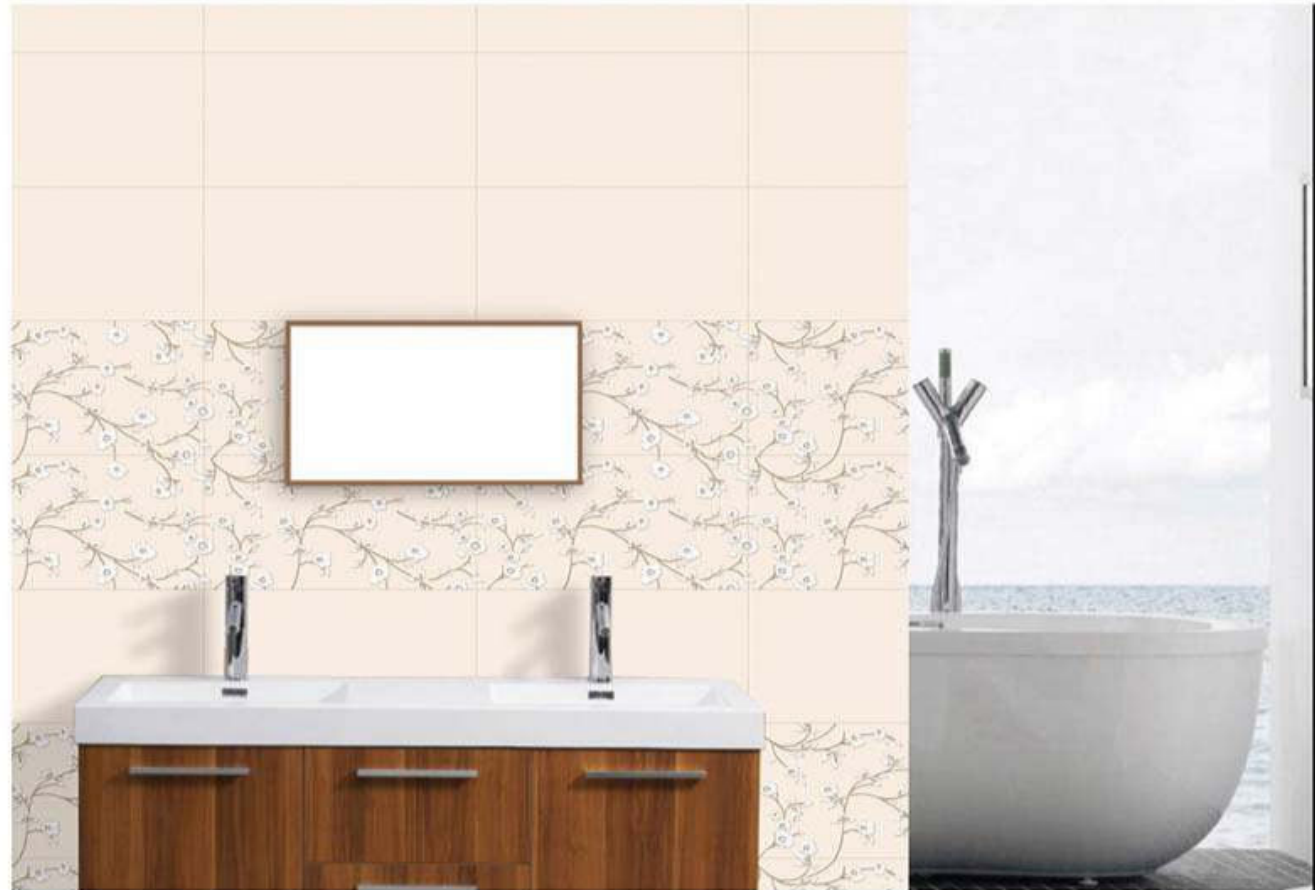

Wahlstand Vitrified

300x600 mm
DIGITAL WALL TILES