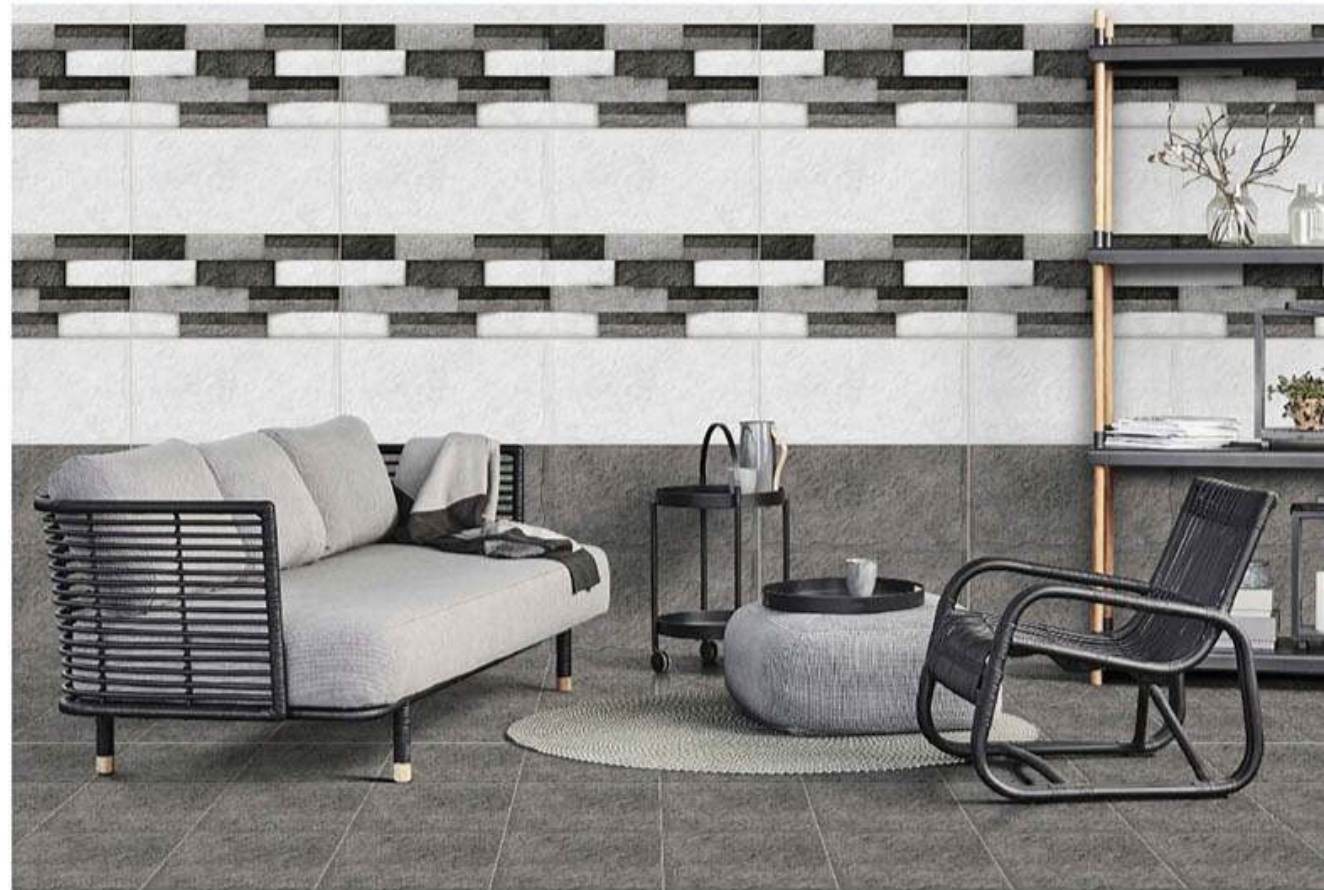

GLOSSY

300x600 mm
DIGITAL WALL TILES

1847-L

1847-HL 1

1847-D

Wahlstand Vitrified

300x600 mm
DIGITAL WALL TILES

1848-L