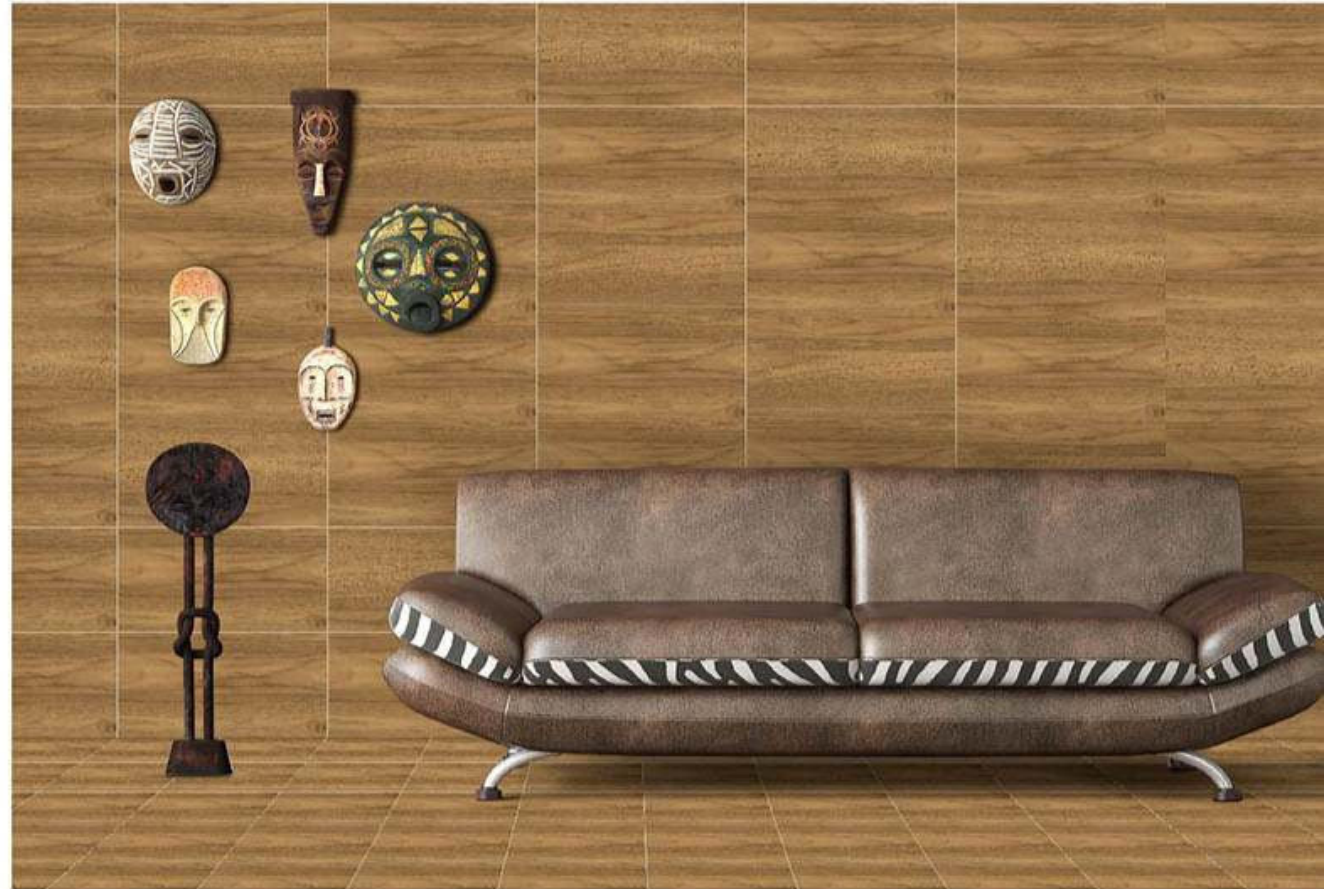

Wahlstand Vitrified

300x600 mm
DIGITAL WALL TILES