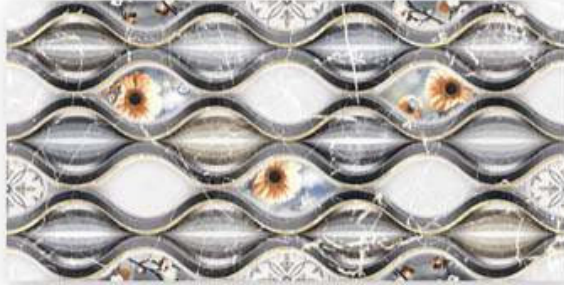

Wahlstand Vitrified

300x600 mm
DIGITAL WALL TILES

1180-HL 1