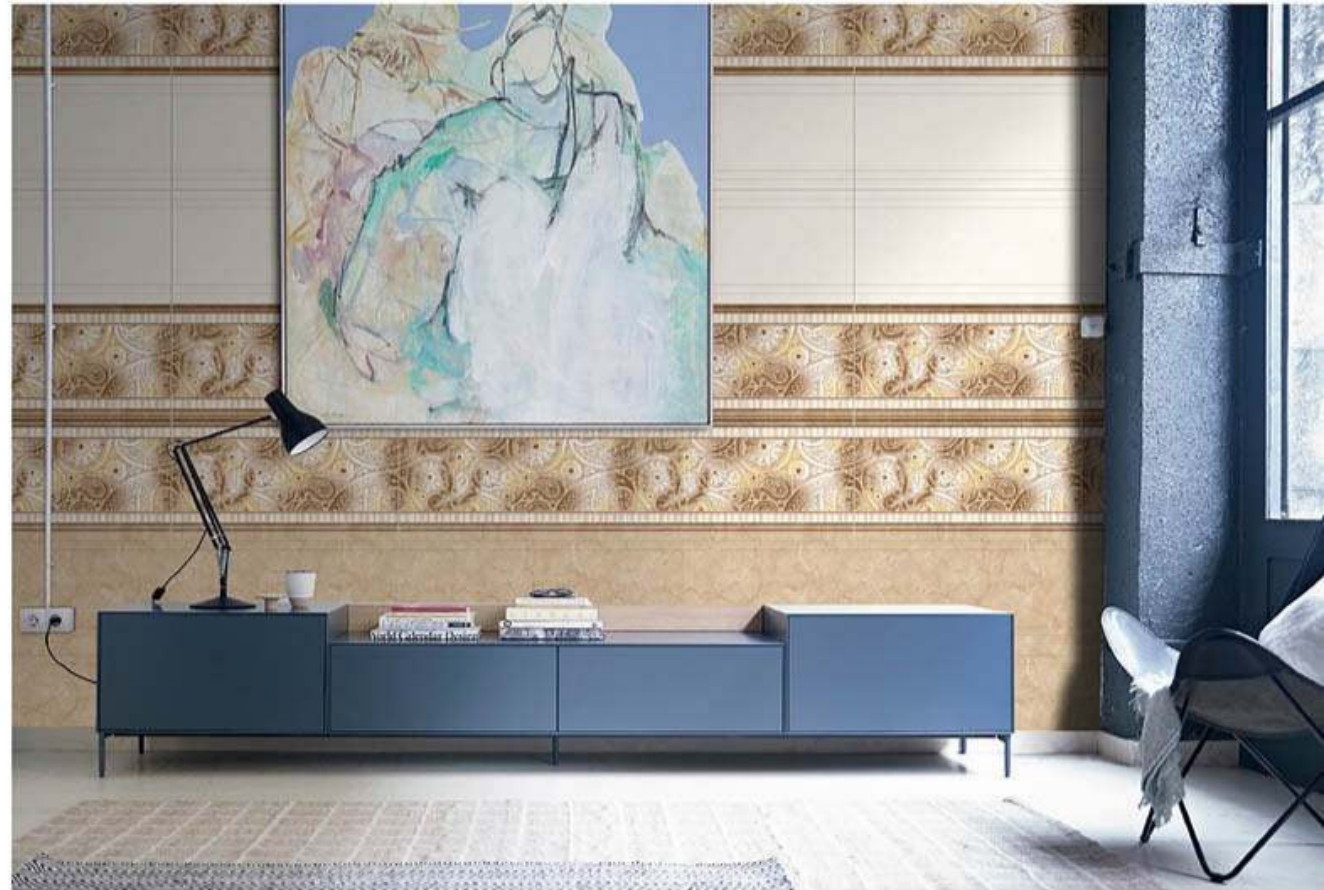

1296-D

Wahlstand Vitrified

300x600 mm
DIGITAL WALL TILES

1297-L

1297-HL 1

1297-D

Wahlstand Vitrified

300x600 mm
DIGITAL WALL TILES