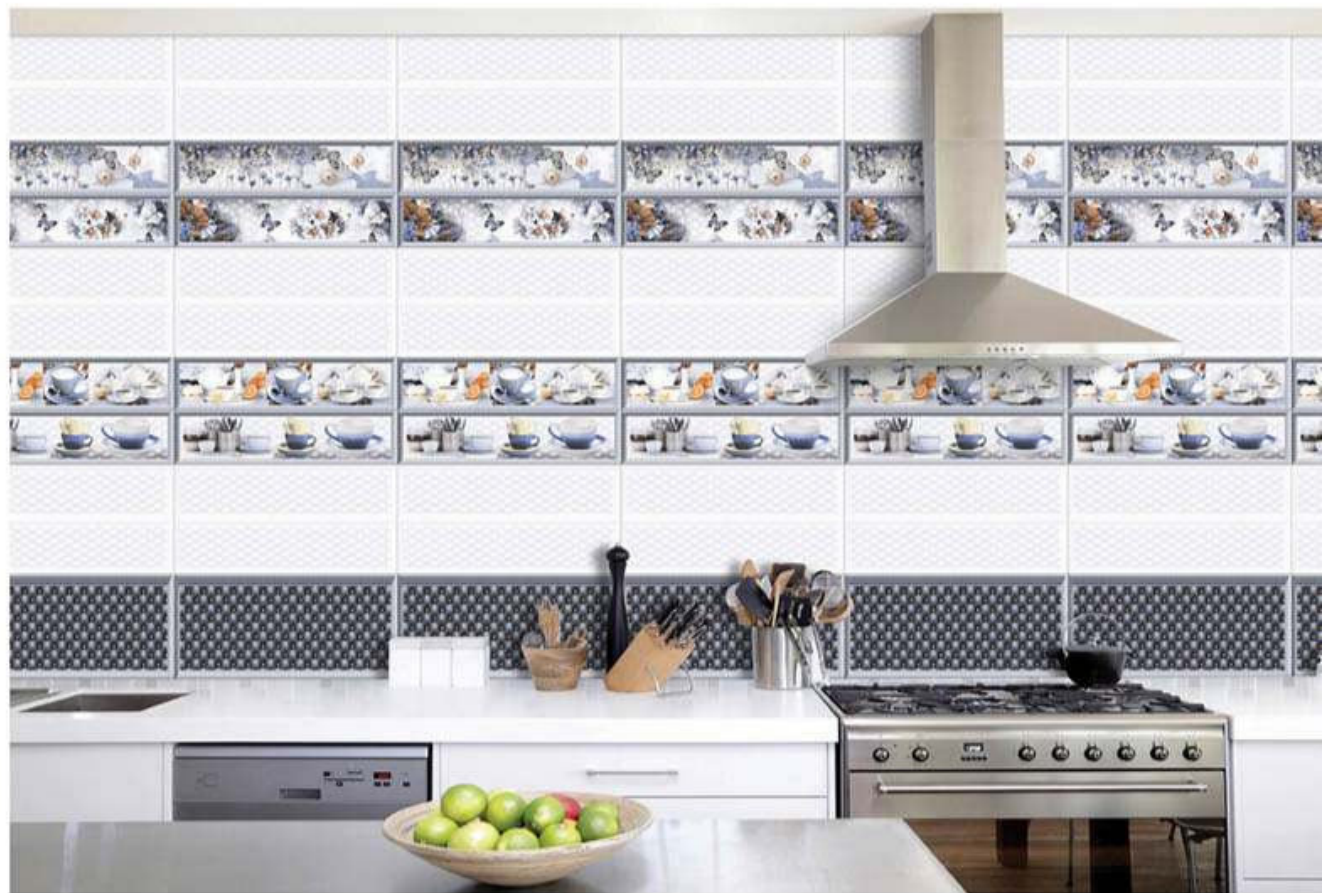

Wahlstand Vitrified

300x600 mm
DIGITAL WALL TILES