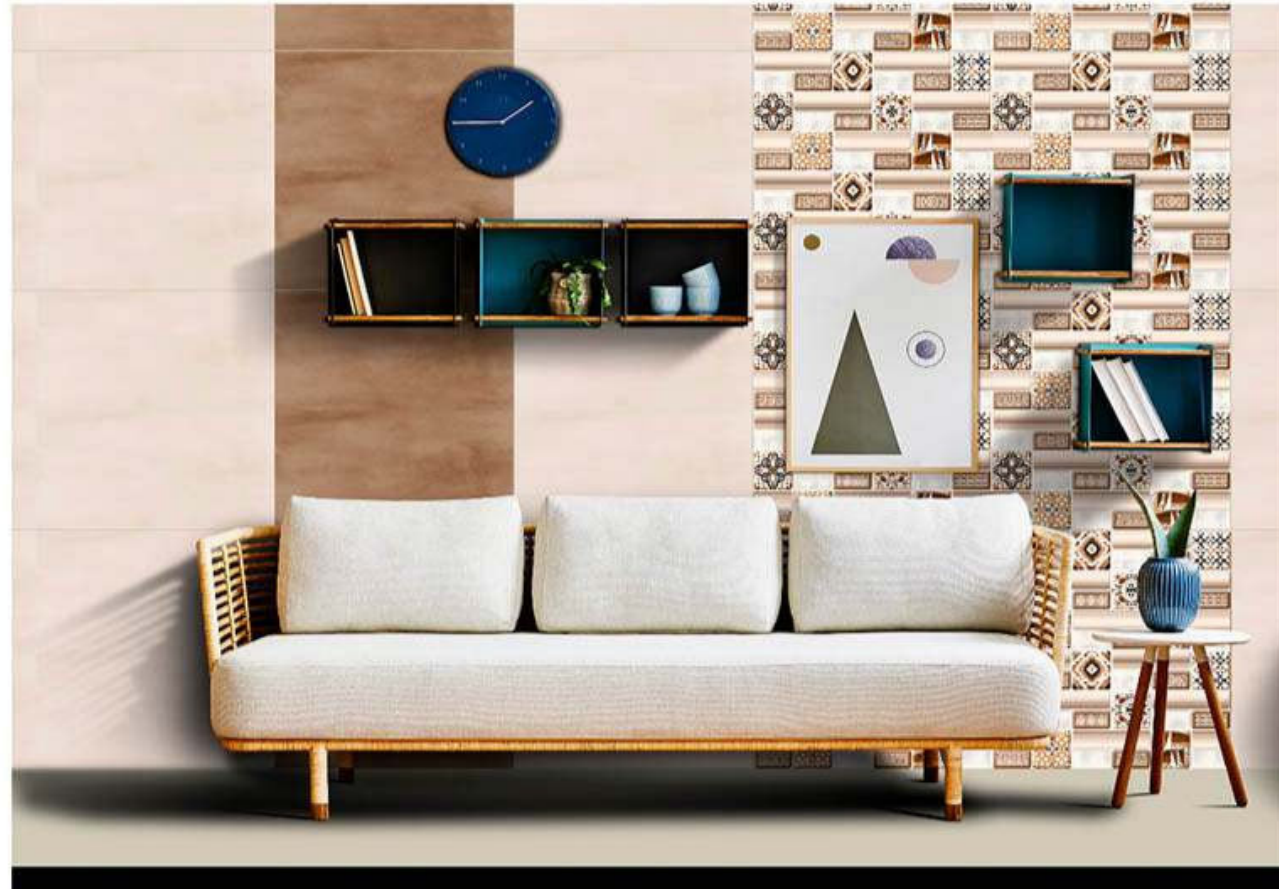

Wahlstand Vitrified

300x600 mm
DIGITAL WALL TILES