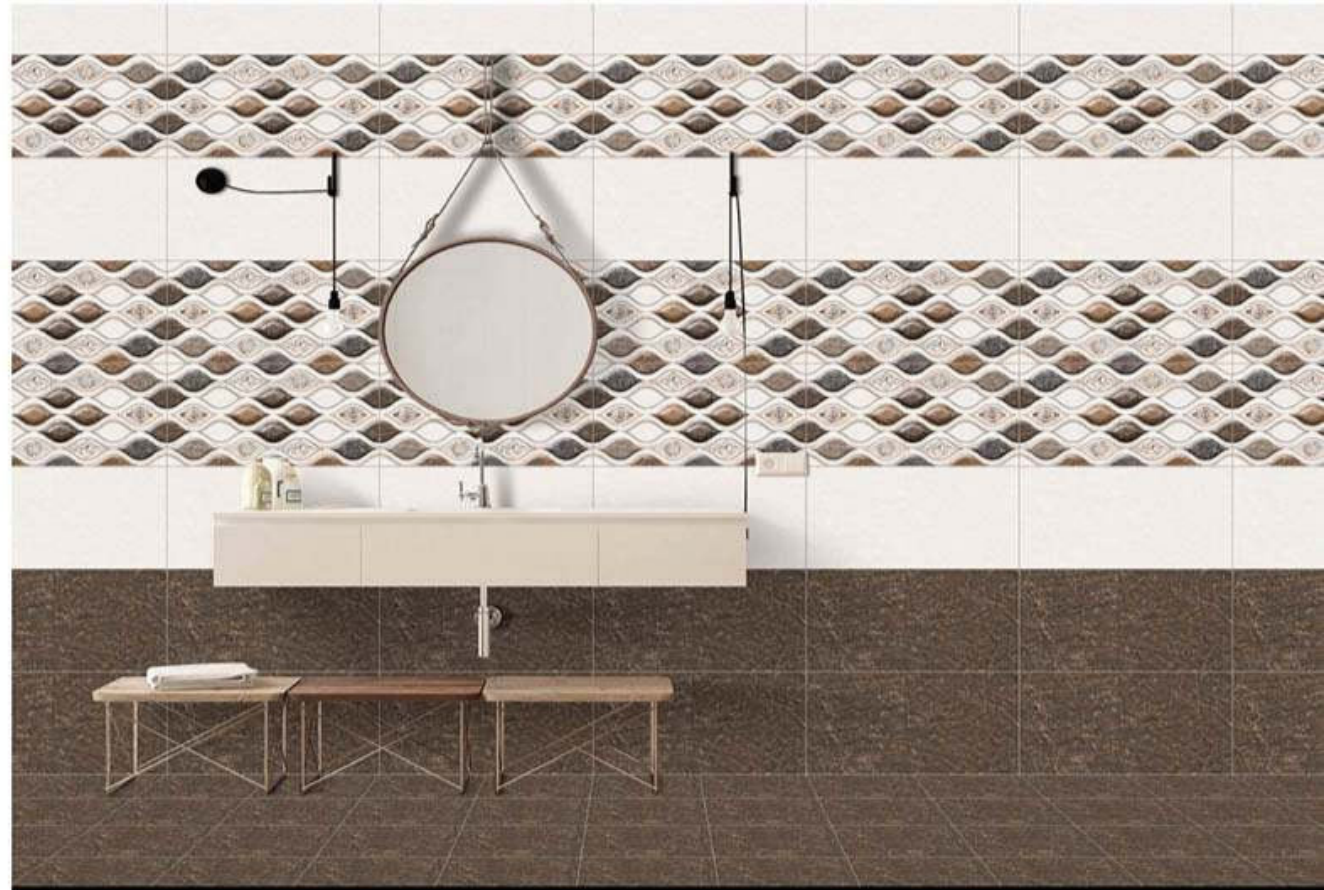

Wahlstand Vitrified

300x600 mm
DIGITAL WALL TILES