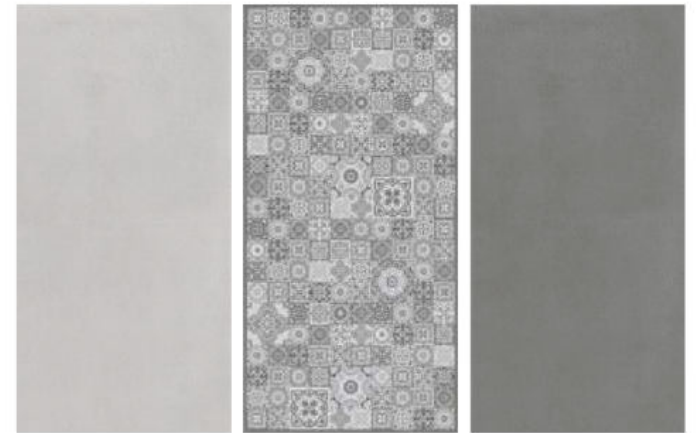

Wahlstand Verified
Embrace the World

decor
SERIES

NOEMI GREY LIGHT
NOEMI GREY DECOR
NOEMI GREY DARK

600x1200mm | Carving & Matt