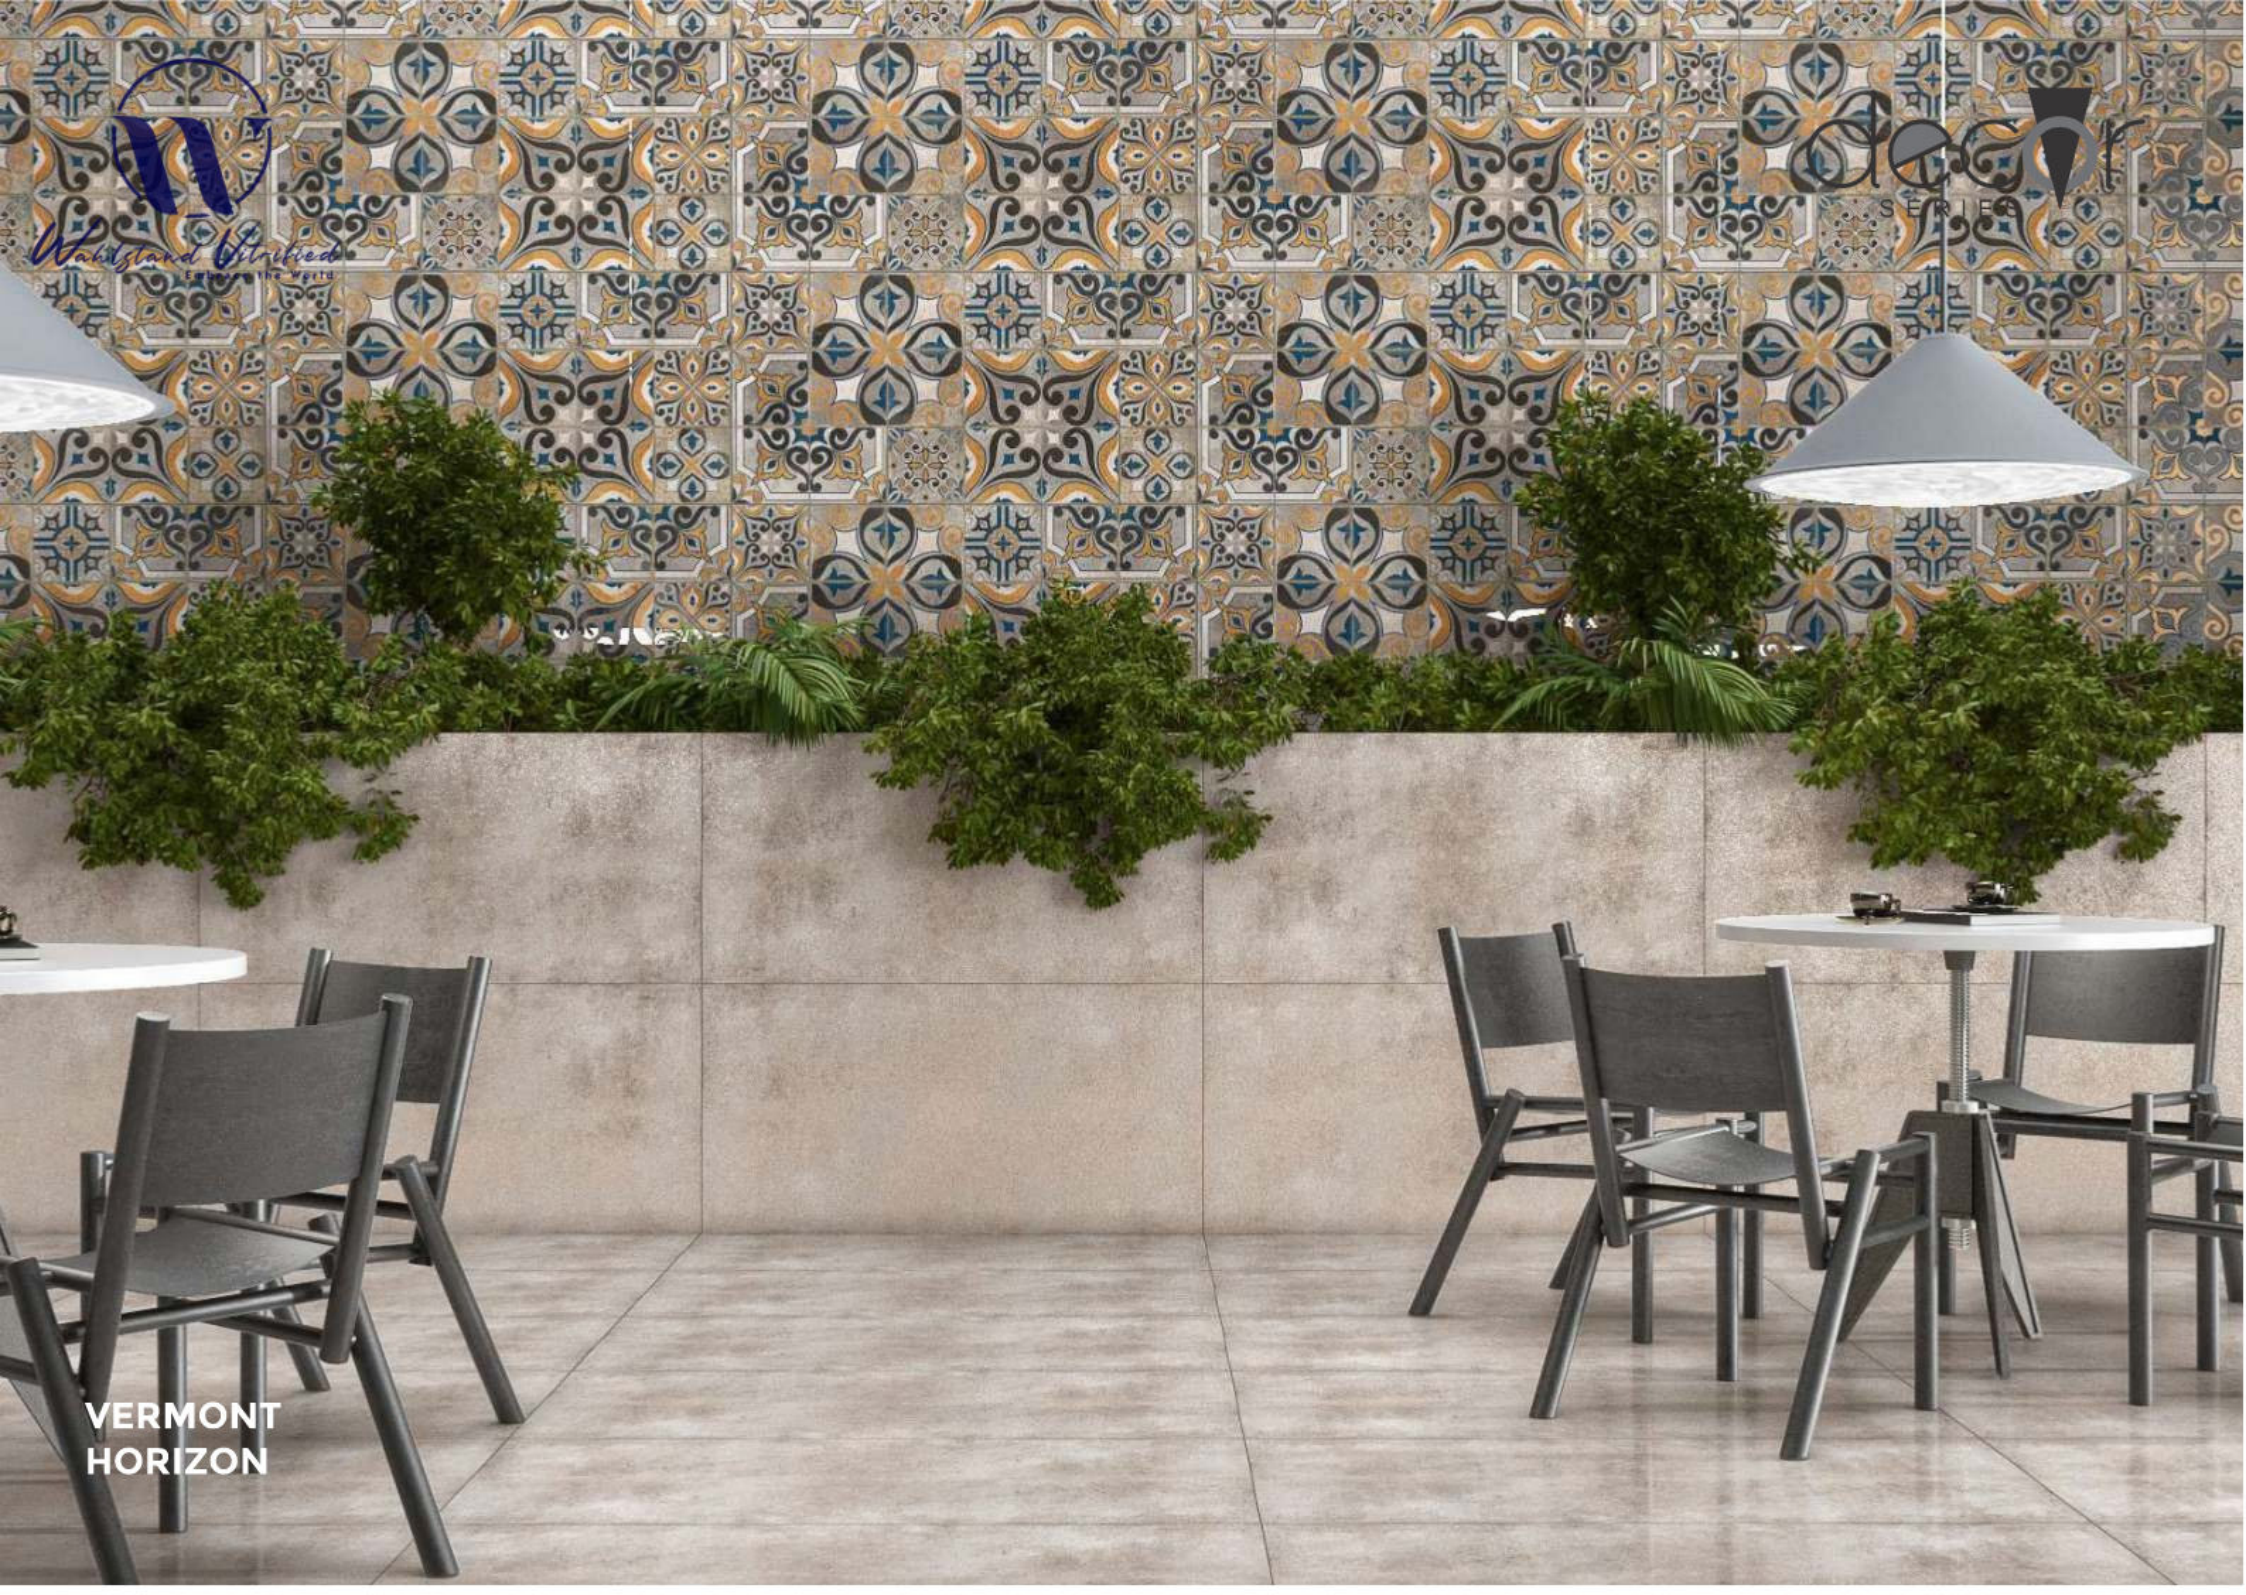

Wahlstand Vitrofloor
Embrace the World

decor
SERIES

DECALS
GREY

Wahlstand *Verified*
Embrace the World

VERMONT HORIZON BEIGE
VERMONT HORIZON

600x1200mm | Carving & Matt

decor
SERIES

VERMONT
HORIZON