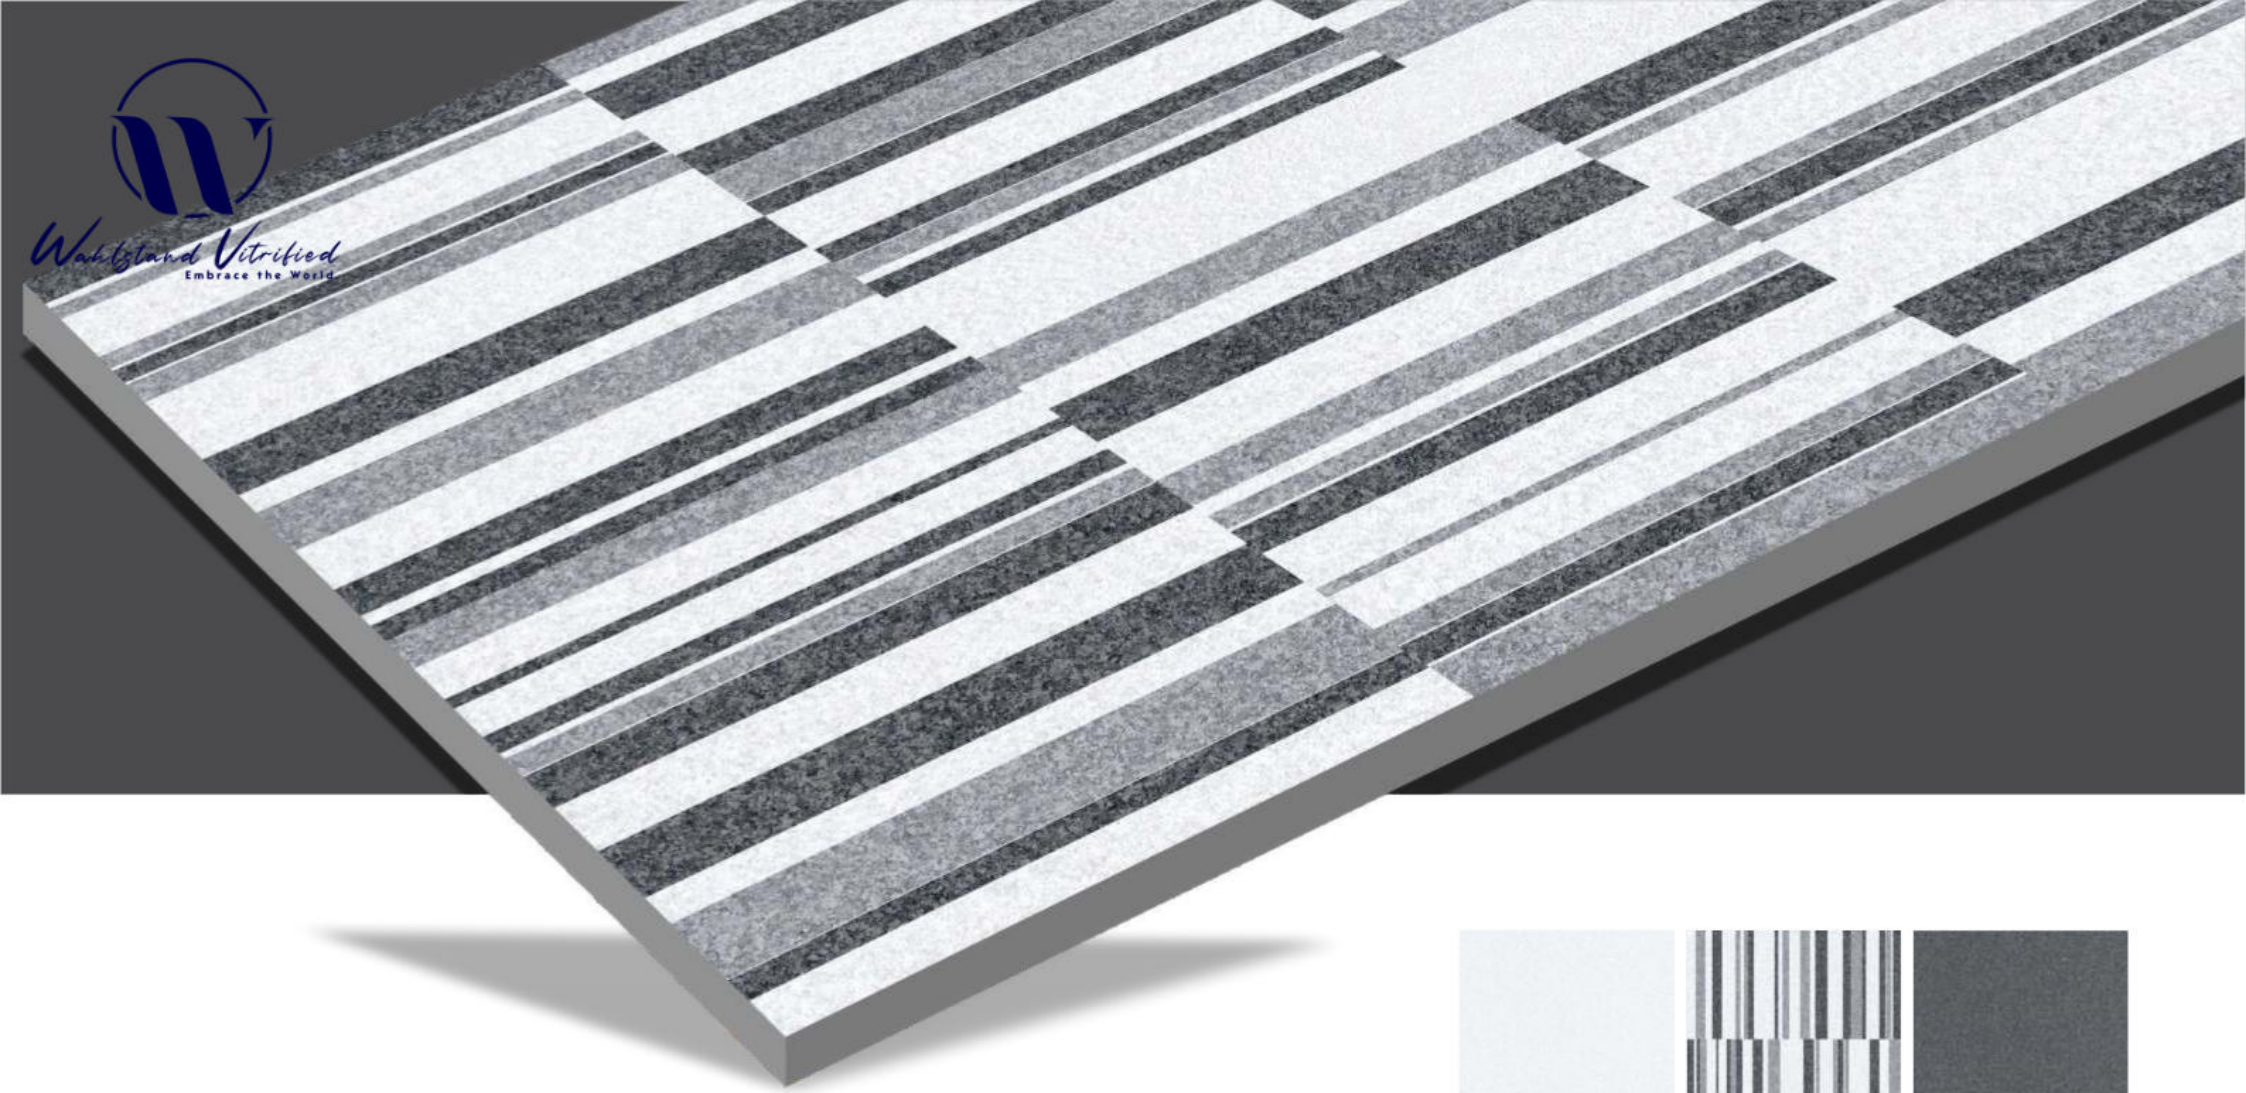

Wahibland Vitrified
Embrace the World

decor
SERIES

GALACTIC MIST LIGHT
ETERNA GREY
GALACTIC MIST GREY
600x1200mm | Carving & Matt