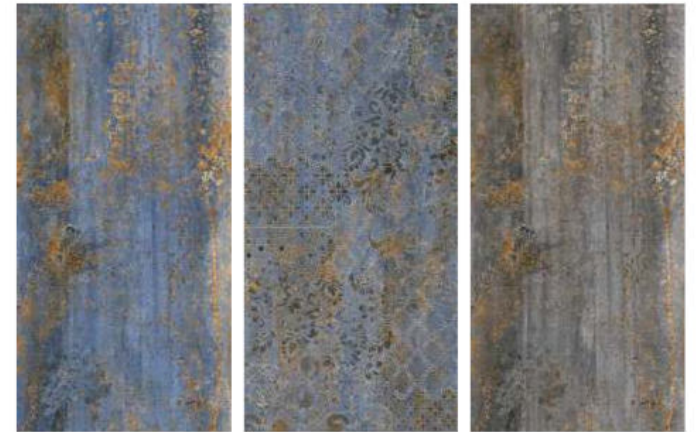

BESTONE LIGHT GREY
BESTONE LIGHT GREY DECOR

600x1200mm | Carving & Matt

decor
SERIES

Wahlstrand Vitrified
Embrace the World

decor
SERIES

**BESTONE LIGHT
GREY DECOR**

Wahlstand Vitrecoed
Embrace the World

decor
SERIES