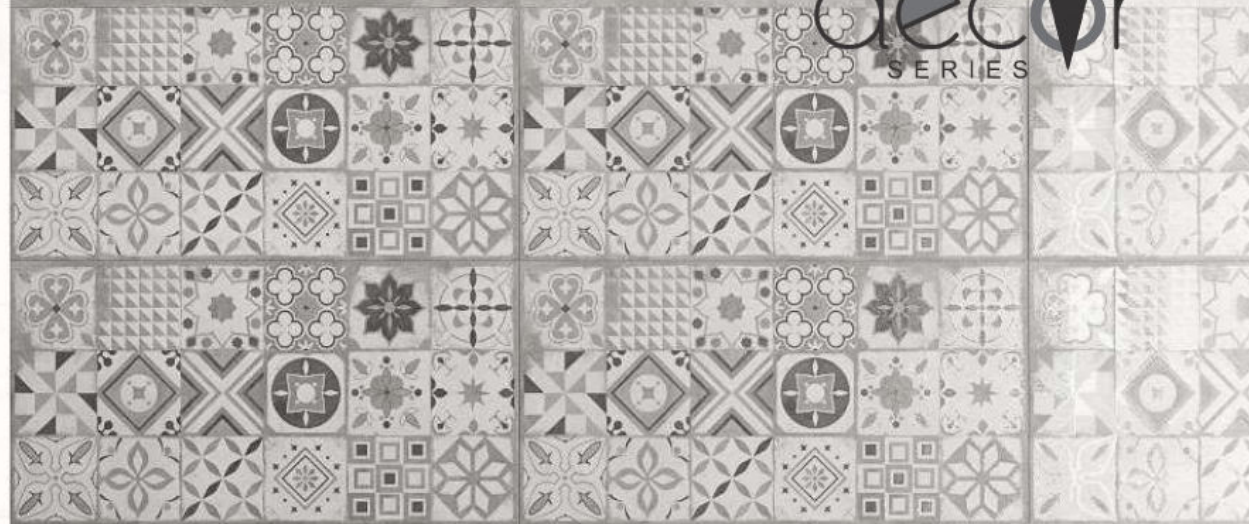

decor
SERIES

Hotel

MANDALA
DECOR 3

Wahlstand Vitrified
Embrace the World

decor
SERIES

MANDALA SLICE
MANDALA DECOR 1
MANDALA CHOCO

600x1200mm | Carving & Matt

Wahlstand Vitrified
Embrace the World