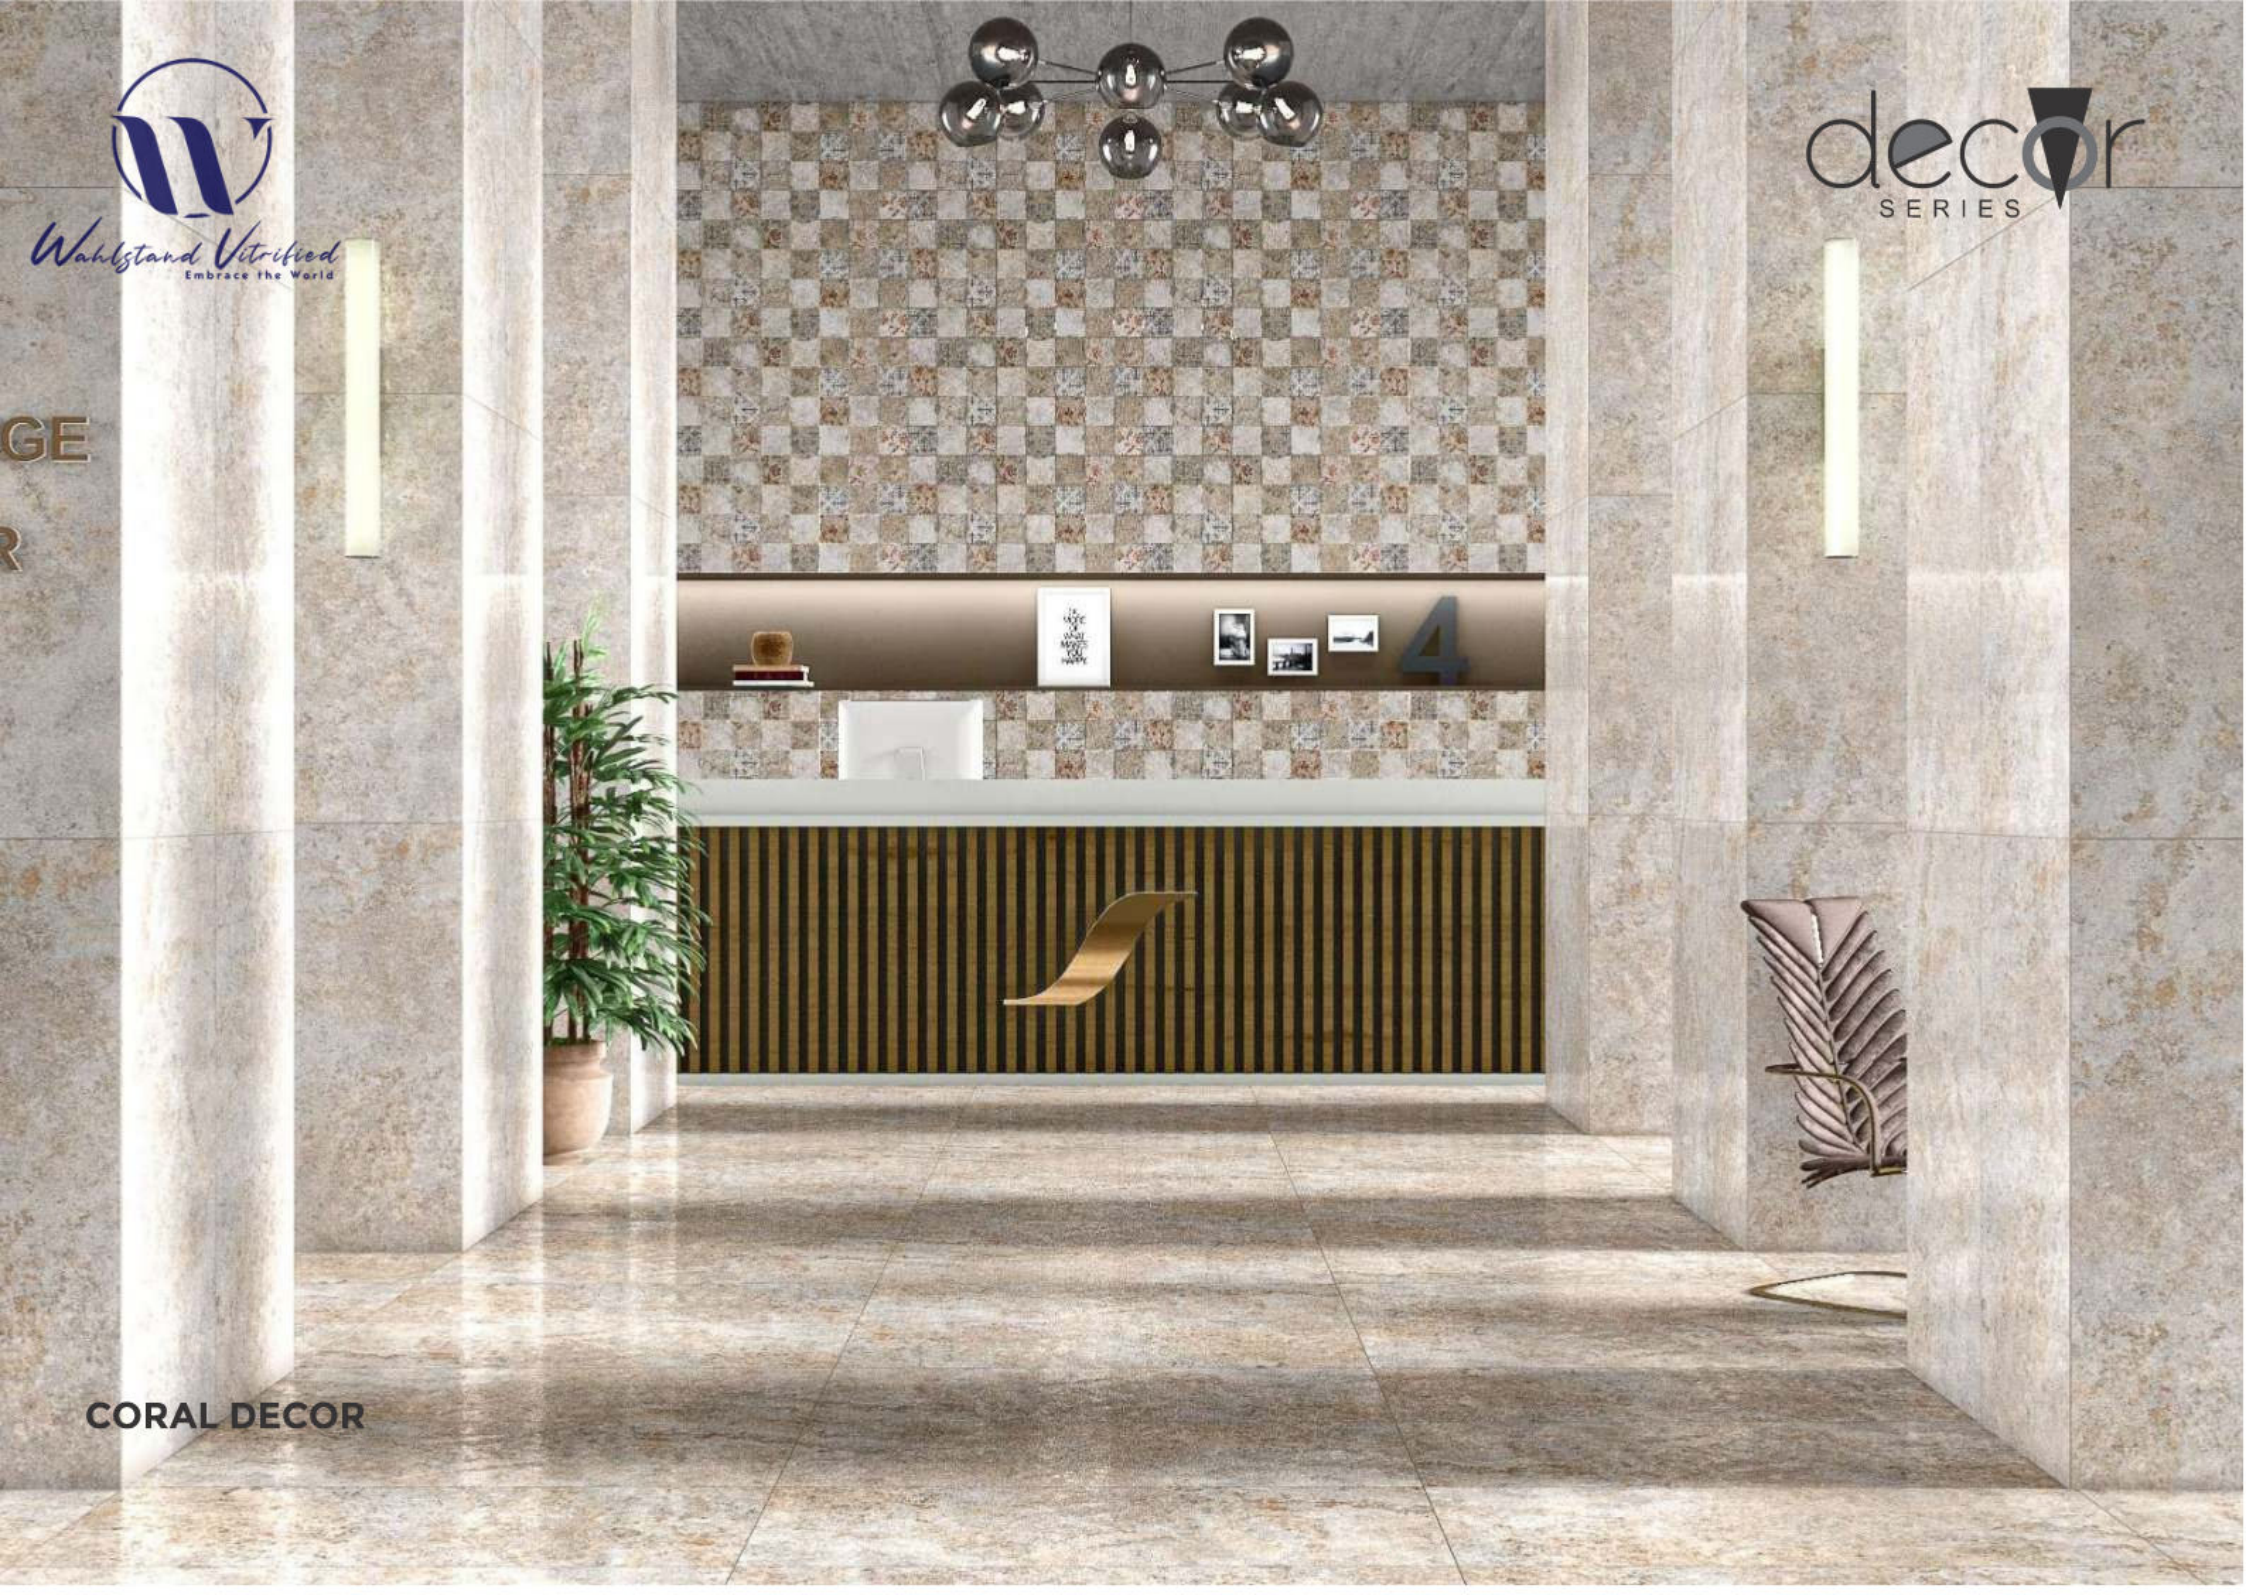

Wahlstand Vitrofloor
Embrace the World

decor
SERIES

DECALS
GREY

Wahlstand *Verified*
Embrace the World

VERMONT HORIZON BEIGE
VERMONT HORIZON

600x1200mm | Carving & Matt

decor
SERIES

VERMONT
HORIZON

Wahlstand Vitrified
Embrace the World

decor
SERIES

CORAL DECOR LIGHT
CORAL DECOR
CORAL DECOR DARK
600x1200mm | Carving & Matt

Wahlstand Vitrified
Embrace the World

decor
SERIES

GE
R

CORAL DECOR

Wahlstand Vitrified
Embrace the World