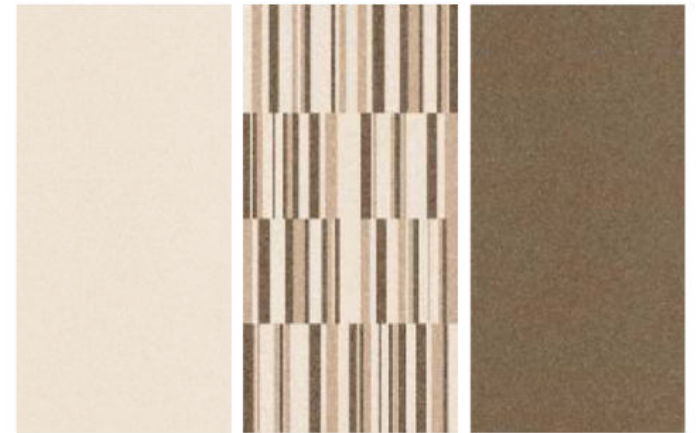

ETERNA
GREY

Wahyland Vitrified
Embrace the World

decor
SERIES

GALACTIC MIST LIGHT
GALACTIC MIST
GALACTIC MIST GREY
600x1200mm | Carving & Matt

decor
SERIES

GALACTIC
MIST

Wahlstand Vitrified
Embrace the World