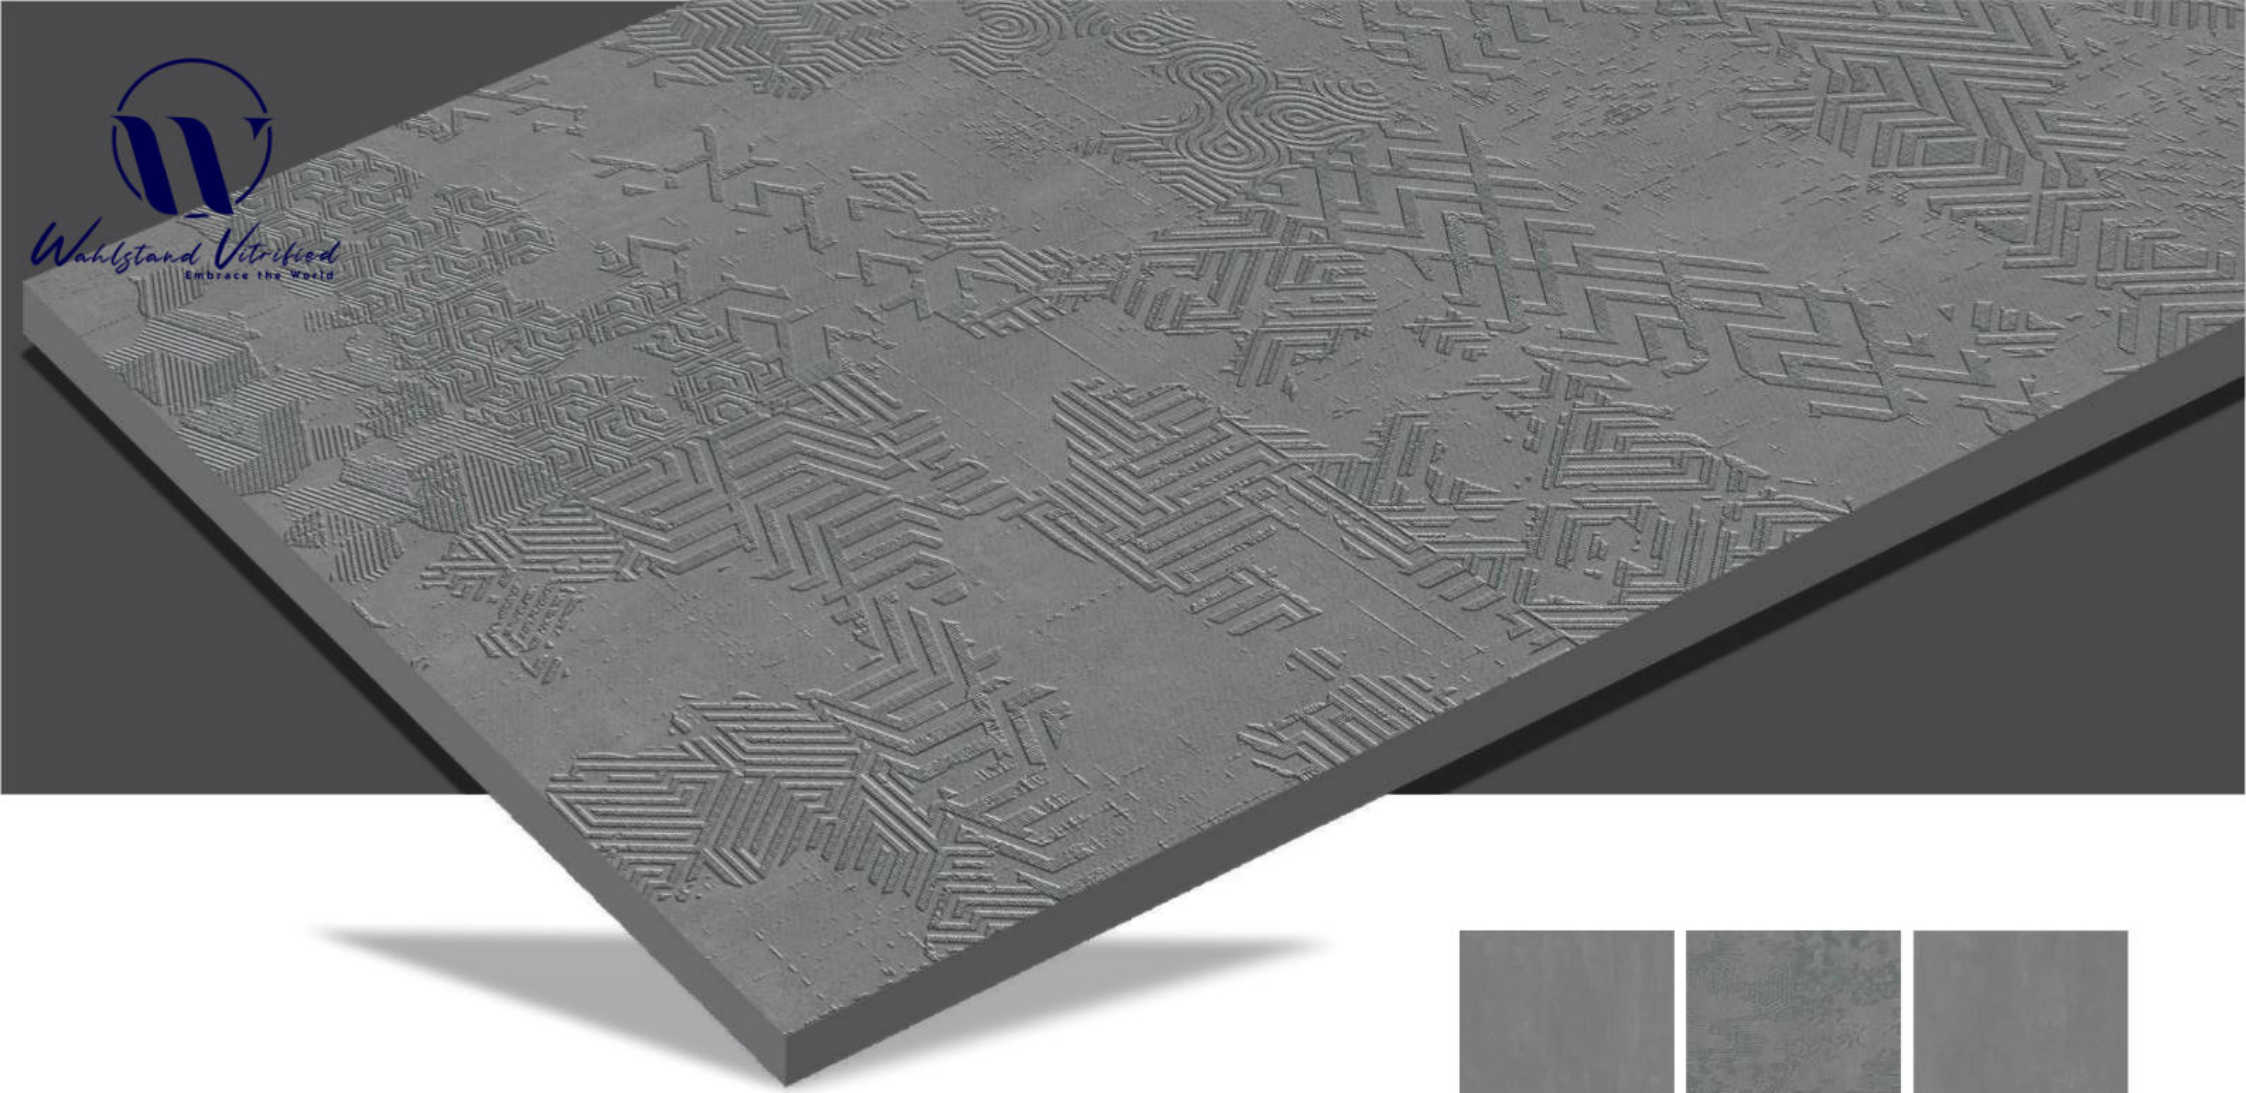

Wahlstand Vitrified
Embrace the World

decor
SERIES

BESTONE GREY
BESTONE GREY DECOR
BESTONE LIGHT GREY

600x1200mm | Carving & Matt