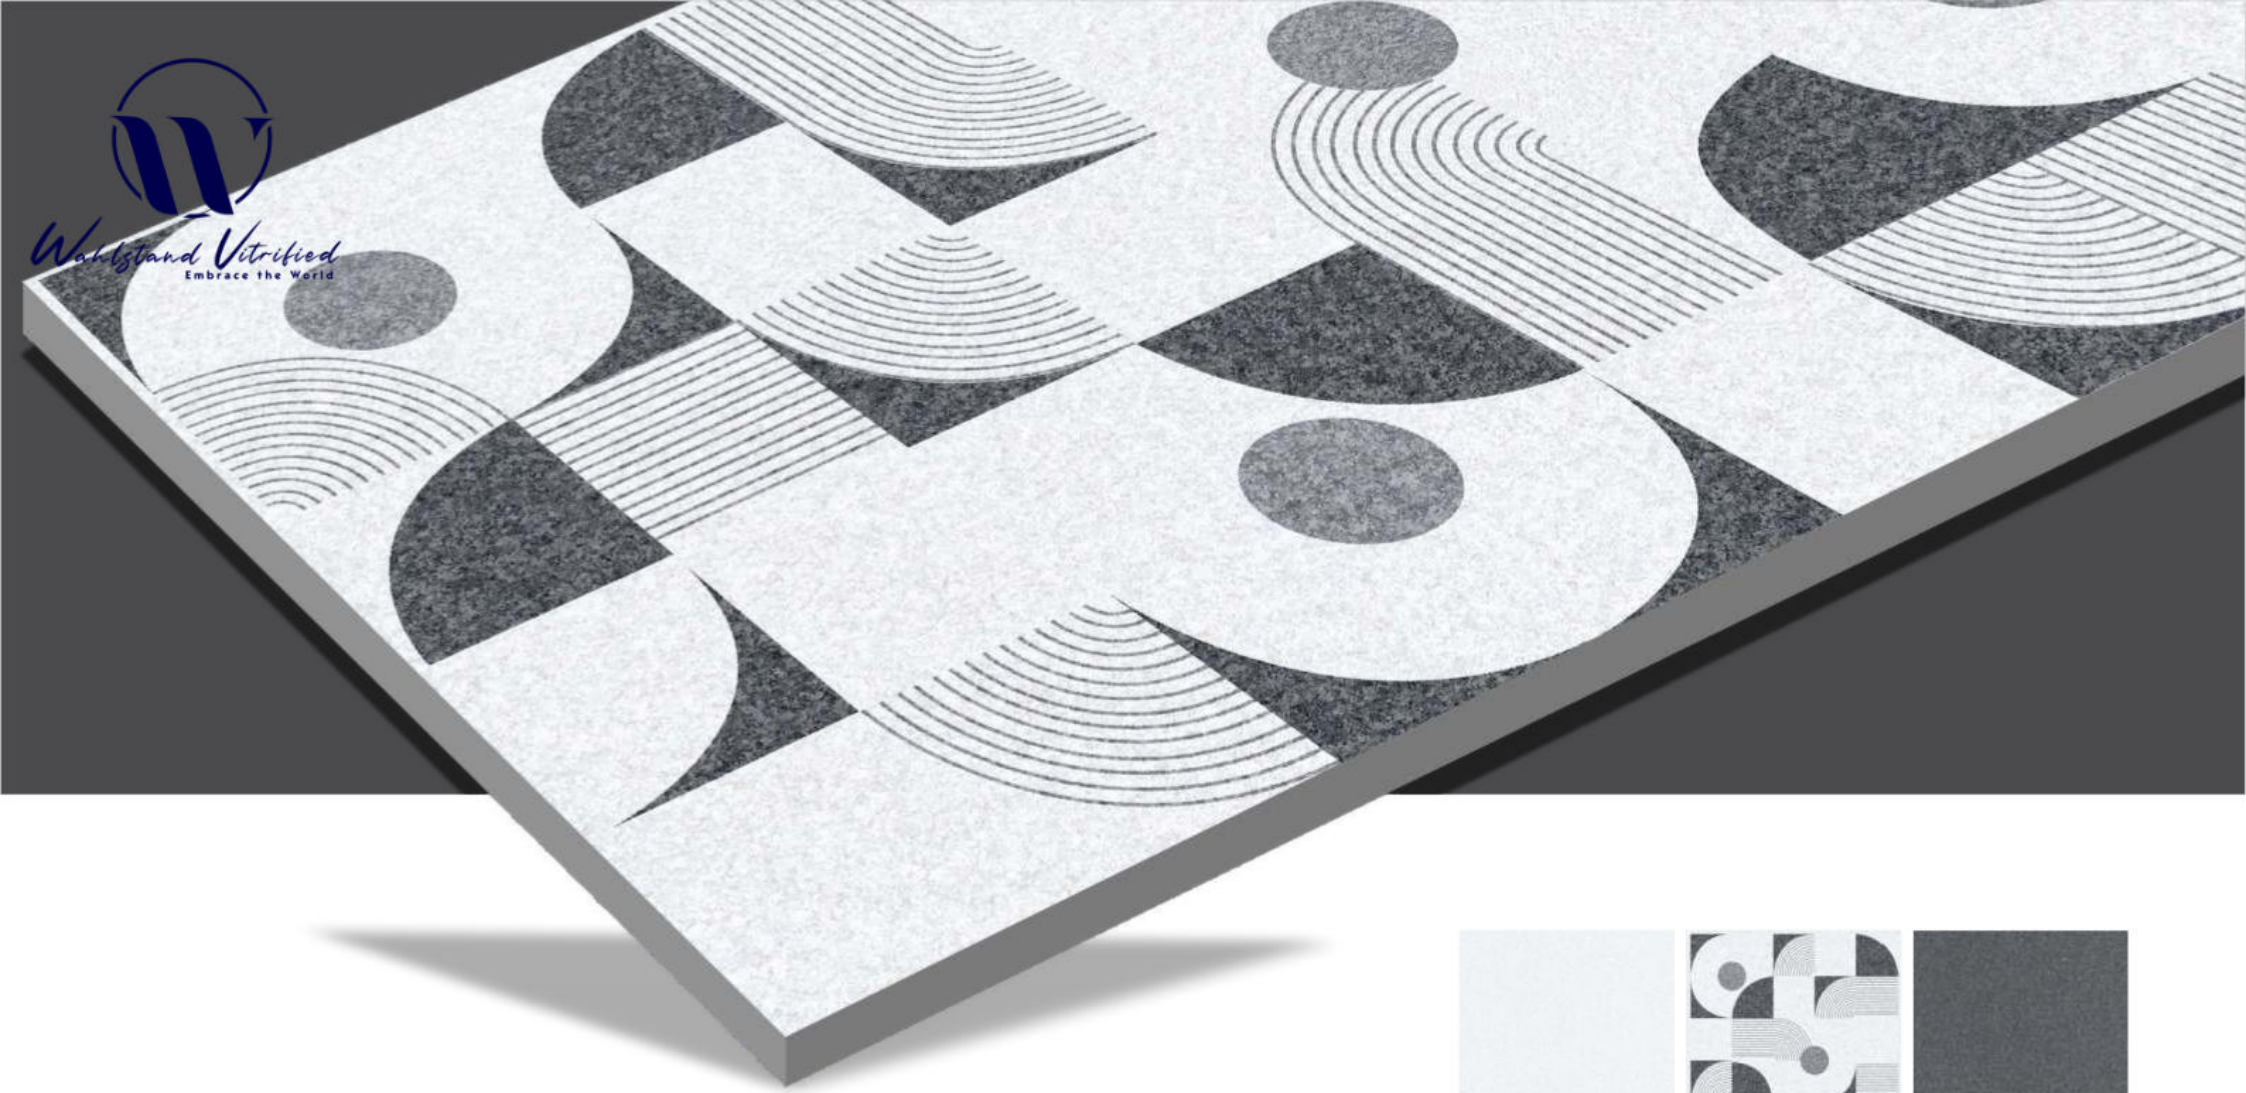

Wahyland Vitrified
Embrace the World

decor
SERIES

GALACTIC MIST LIGHT
GALACTIC MIST
GALACTIC MIST GREY
600x1200mm | Carving & Matt