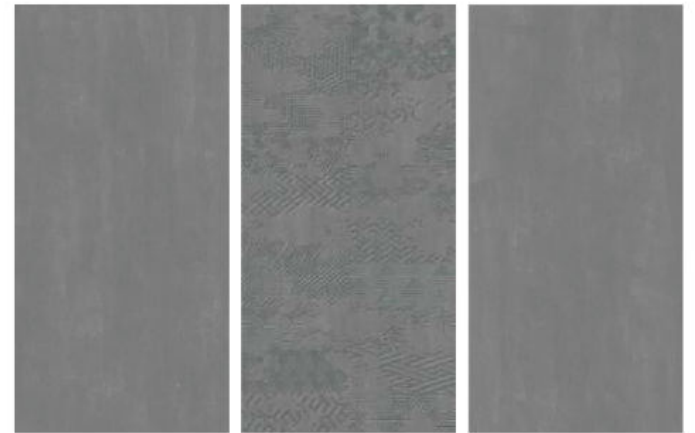

Wahlstand Vitrified
Embrace the World

decor
SERIES

BESTONE GREY
BESTONE GREY DECOR
BESTONE LIGHT GREY

600x1200mm | Carving & Matt