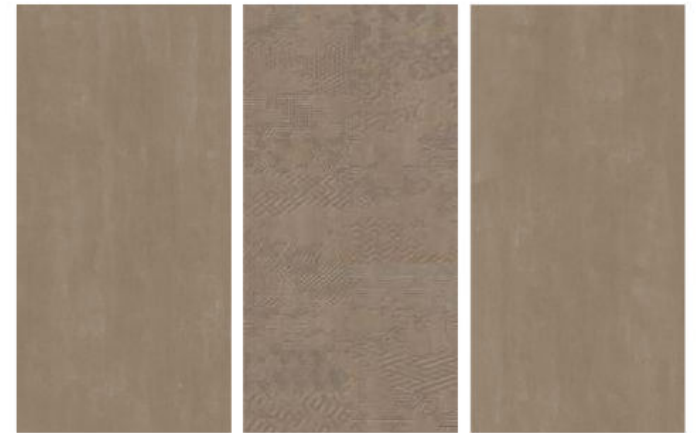

Wahlstand Vitrified
Embrace the World

BESTONE BROWN
BESTONE BROWN DECOR

600x1200mm | Carving & Matt

decor
SERIES