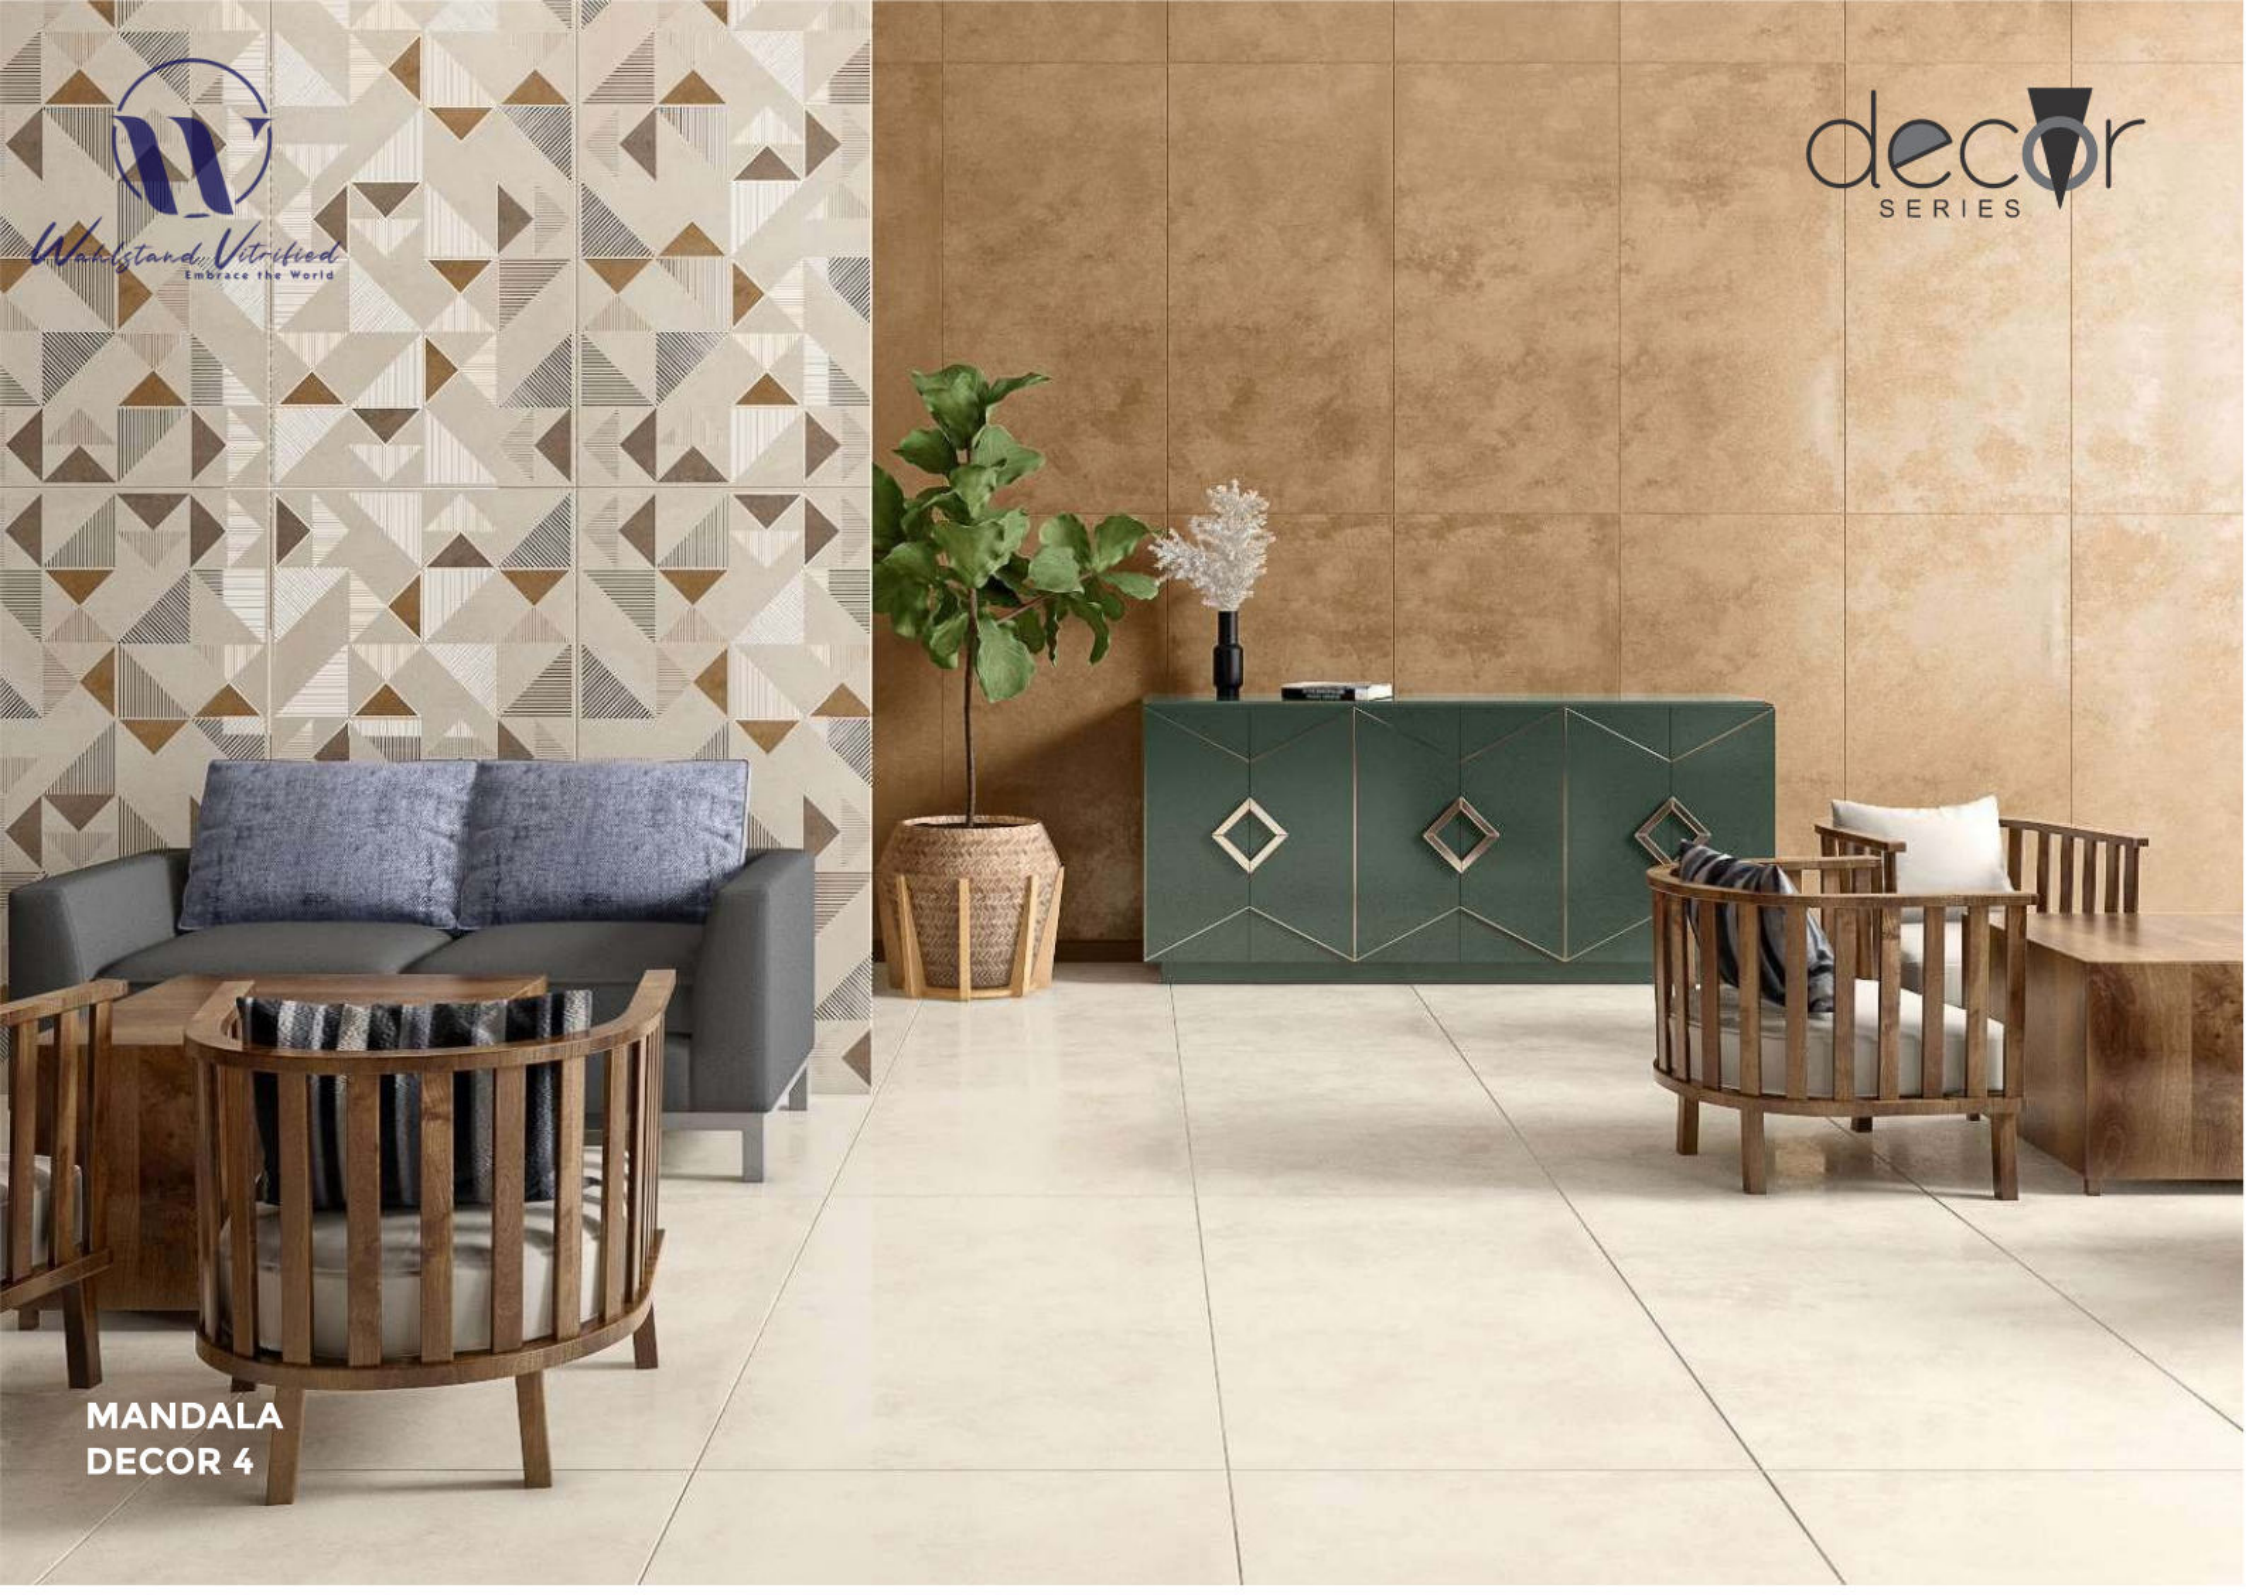

Wahidstand Vitrified
Embrace the World

decor
SERIES

MANDALA
DECOR 4