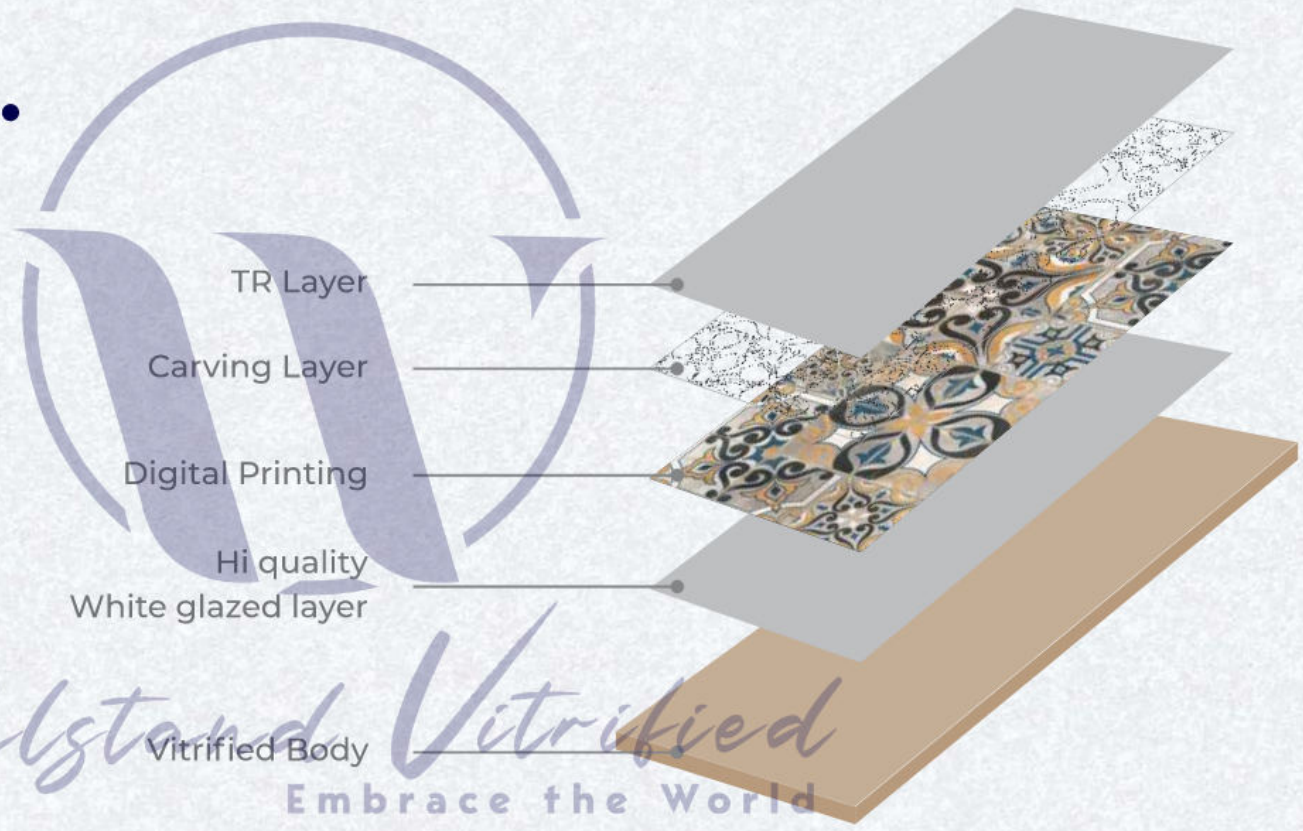

DECOR CARVING
60 X 120 CM

Wahlstand Vitrified

wahlstand
Vitrified

WE WANT TO EMBRACE THE WORLD

concept of
**elegance
in decoration.**

Stonetalk features the authenticity and the ability to pick up and focus on the most surprising details of stone working, able to illustrate and enhance the physical side of a work of architecture: concrete, essential, functional. Each process transforms the stone, making it ideal for different uses. A complete collection of elements that creates a harmonious dialogue space, and technical to the point of passing all international standards required by modern design.