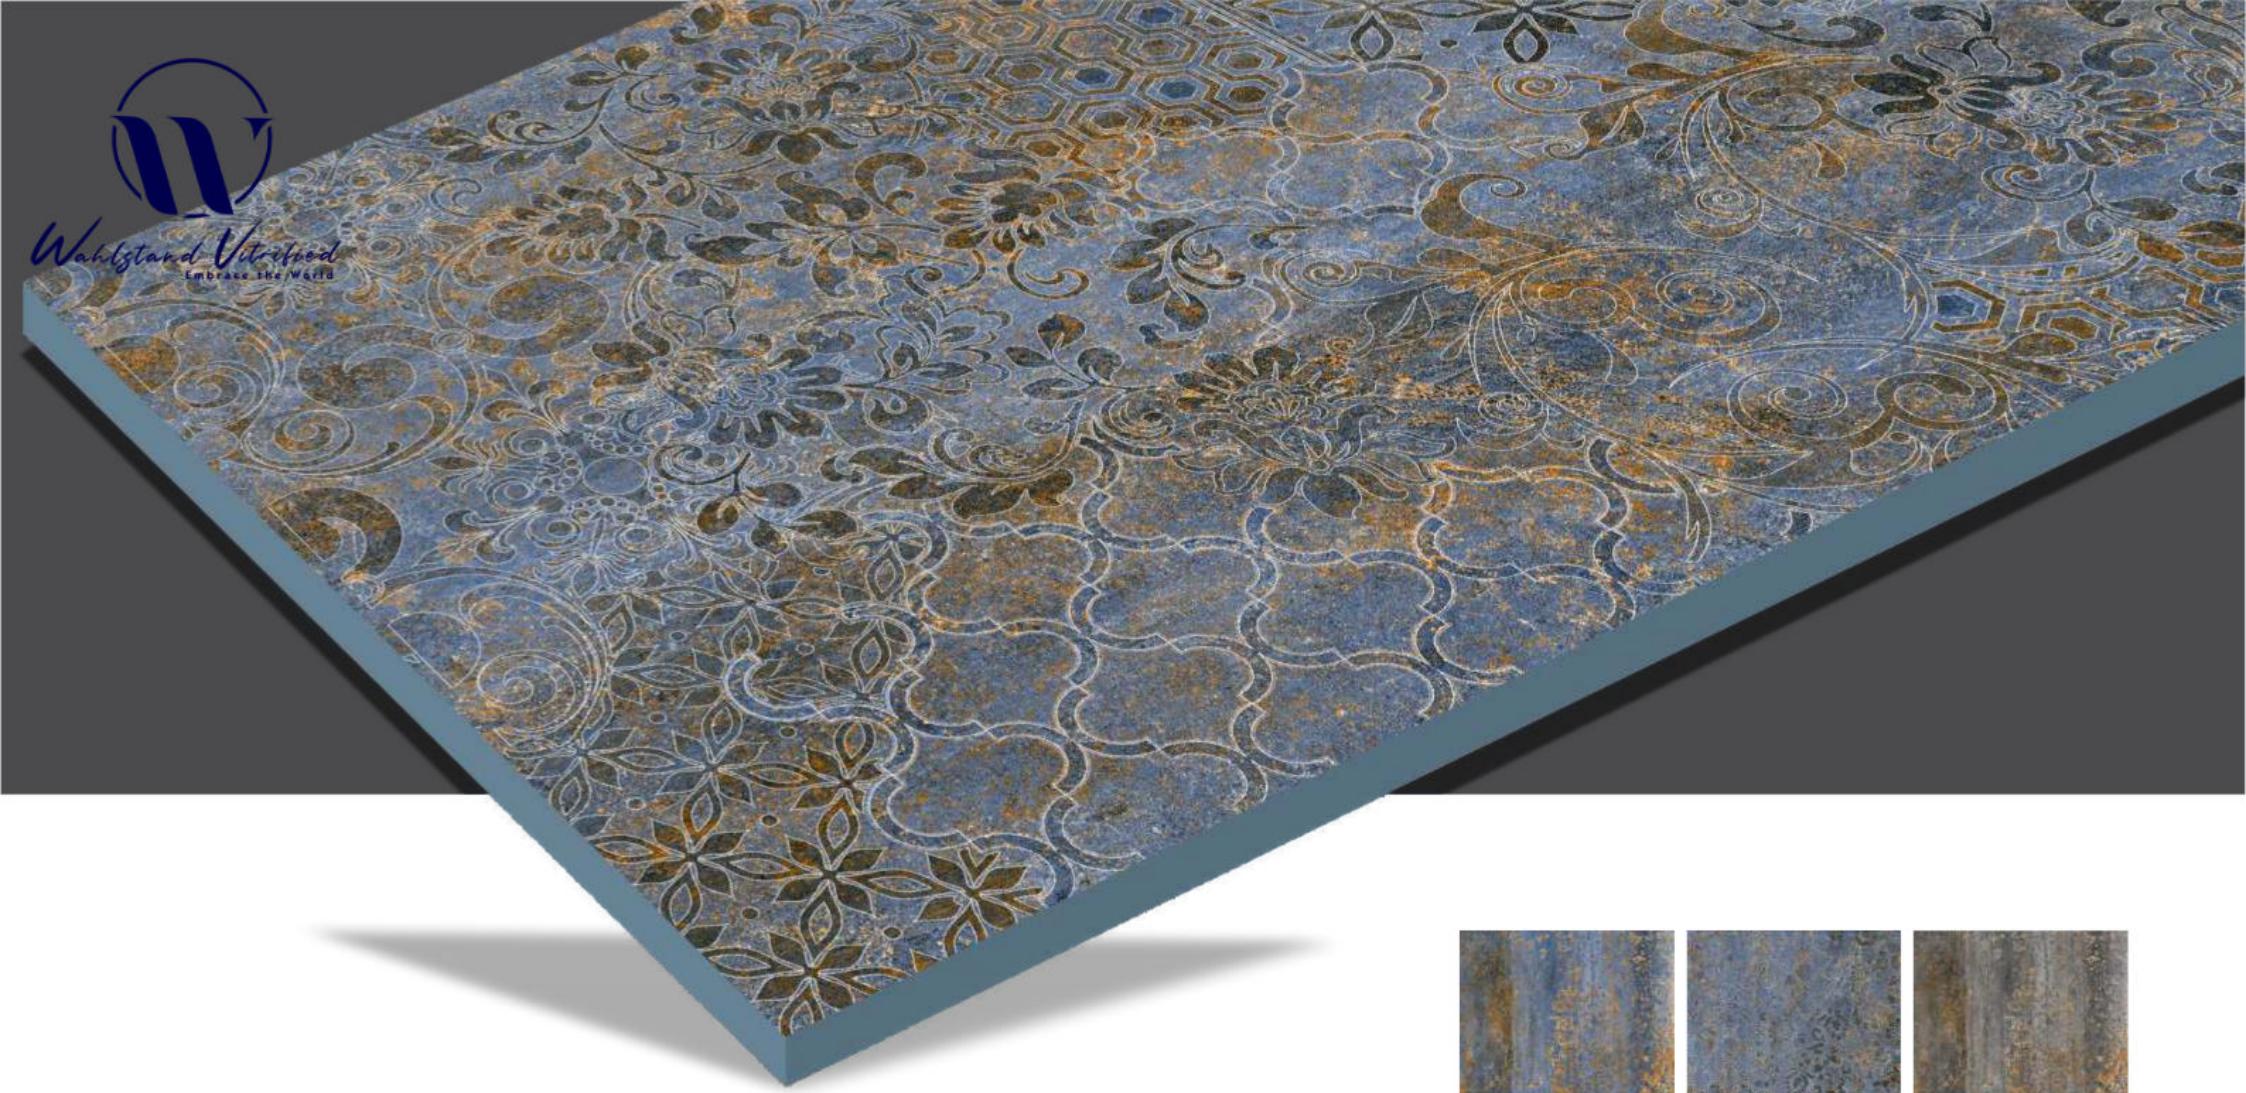

BESTONE LIGHT GREY
BESTONE LIGHT GREY DECOR

600x1200mm | Carving & Matt

decor
SERIES

Wahlstrand Vitrified
Embrace the World

decor
SERIES

**BESTONE LIGHT
GREY DECOR**

Wahlstand Vitrecoed
Embrace the World

decor
SERIES